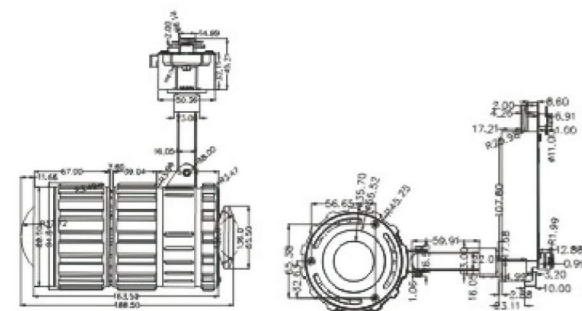

5W LED COB Tracklight

Item No.:G808405
Power:5W
Size:L110*Φ80mm
Chips:Epistar/Bridgelux
CRI:≥80Ra/90Ra
Luminous Flux:400-450lm
Beam Angle:30°
track rail:2/4 wire
Input Voltage:AC85-265V

10W LED COB Tracklight

Item No.:G908410
Power:10W
Size:L135*Φ88mm
Chips:Epistar/Bridgelux
CRI:≥80Ra/90Ra
Luminous Flux:800-900lm
Beam Angle:30°
track rail:2/4 wire
Input Voltage:AC85-265V

15W LED COB Tracklight

Item No.:G908415
Power:15W
Size:L160*Φ90mm
Chips:Epistar/Bridgelux
CRI:≥80Ra/90Ra
Luminous Flux:1200-1350lm
Beam Angle:30°
track rail:2/4 wire
Input Voltage:AC85-265V

20W LED COB Tracklight

Item No.:G1108420
Power:20W
Size:L180*Φ110mm
Chips:Epistar/Bridgelux
CRI:≥80Ra/90Ra
Luminous Flux:1600-1700lm
Beam Angle:30°
track rail:2/4 wire
Input Voltage:AC85-265V

20W LED COB Tracklight

Item No.:G958320
Power:20W
Size: L185*Φ95mm
Chips:Epistar/Bridgelux
CRI:≥80Ra/90Ra
Luminous Flux:1600-1800lm
Beam Angle:(30-60)°
Track Rail:2/4 Wire
Input Voltage:AC85V-265V

20W LED COB Tracklight

Item No.:G1058720
Power:20W
Size:L160*Φ105mm
Chips:Epistar/ Bridgelux
CRI:≥80Ra/90Ra
Luminous Flux:1600-1800lm
Beam Angle:30°
Track Rail:2/4 wire
Input VoltageAC85-265V