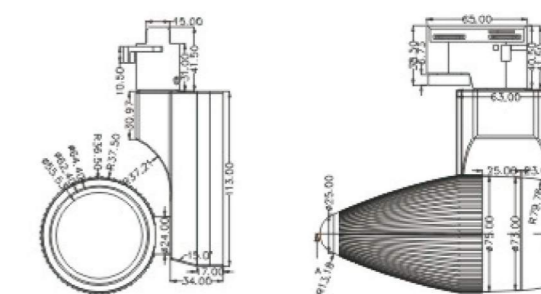

Item No.:G958320
Power:20W
Size: L185*Φ95mm
Chips:Epistar/Bridgelux
CRI:≥80Ra/90Ra
Luminous Flux:1600-1800lm
Beam Angle:(30-60)°
Track Rail:2/4 Wire
Input Voltage:AC85V-265V

20W LED COB Tracklight

Item No.:G1058720
Power:20W
Size:L160*Φ105mm
Chips:Epistar/ Bridgelux
CRI:≥80Ra/90Ra
Luminous Flux:1600-1800lm
Beam Angle:30°
Track Rail:2/4 wire
Input VoltageAC85-265V

20W LED COB Tracklight

Item No.:G959620
Power:20W
Size:L145*Φ95mm
Chips:Epistar/ Bridgelux
CRI:≥80Ra/90Ra
Luminous Flux:1600-1800lm
Beam Angle:30°
Track Rail:2/3/4 wire
Input VoltageAC85-265V

20W LED COB Tracklight

Item No.:G1108620
Power:20W
Size:L220*Φ110mm
Chips:Epistar/ Bridgelux
CRI:≥80Ra/90Ra
Luminous Flux:1600-1800lm
Beam Angle:30°
Track Rail:2/4 wire
Input VoltageAC85-265V

10W LED COB Tracklight

Item No.:G2058510
Power:10W
Size:L205*W75*H47MM
Chips:Epistar/ Bridgelux
CRI:≥80Ra/90Ra
Luminous Flux:800-900LM
Beam Angle:30°
Track Rail:2/4 wire
Input VoltageAC85-265V

10W LED COB Tracklight

Item No.:G7511710
Power:10W
Size:L140*Φ75mm
Chips:Epistar/Bridgelux
CRI:≥80Ra/90Ra
Luminous Flux:800-900lm
Beam Angle:24°
Track Rail:2/4 wire
Input Voltage:AC85-265V

12W LED COB Tracklight