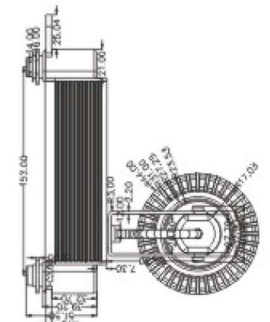

40W LED COB Tracklight

Item No.:G9512040
 Power:40W
 Size:L145*Φ95mm
 Chips:Epistar/Bridgelux
 CRI:≥80Ra/90Ra
 Luminous Flux:3200-3600lm
 Beam Angle:30°
 Track Rail:2/3/4 wire
 Input Voltage:AC85-265V

Features

Dimension

Viewing Angle

Beam Angle 30°

20W LED COB Tracklight

Item No.:G9010920
Power:20W
Size:L125*Φ92mm
Chips:Epistar/Bridgelux
CRI:≥80Ra/90Ra
Luminous Flux:1600-1800lm
Beam Angle:24°
Track Rail:2/3/4 wire
Input Voltage:AC85-265V

5W LED COB Tracklight

Item No.:G808405
Power:5W
Size:L110*Φ80mm
Chips:Epistar/Bridgelux
CRI:≥80Ra/90Ra
Luminous Flux:400-450lm
Beam Angle:30°
track rail:2/4 wire
Input Voltage:AC85-265V

10W LED COB Tracklight

Item No.:G908410
Power:10W
Size:L135*Φ88mm
Chips:Epistar/Bridgelux
CRI:≥80Ra/90Ra
Luminous Flux:800-900lm
Beam Angle:30°
track rail:2/4 wire
Input Voltage:AC85-265V

15W LED COB Tracklight

Item No.:G908415
Power:15W
Size:L160*Φ90mm
Chips:Epistar/Bridgelux
CRI:≥80Ra/90Ra
Luminous Flux:1200-1350lm
Beam Angle:30°
track rail:2/4 wire
Input Voltage:AC85-265V