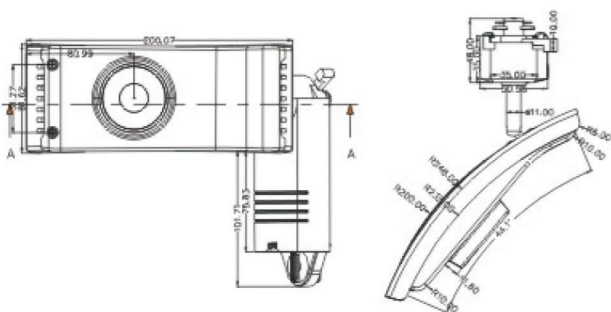

Dimension

Viewing Angle

Beam Angle 30°

20W LED COB Tracklight

Item No.:G9010920
Power:20W
Size:L125*Φ92mm
Chips:Epistar/Bridgelux
CRI:≥80Ra/90Ra
Luminous Flux:1600-1800lm
Beam Angle:24°
Track Rail:2/3/4 wire
Input Voltage:AC85-265V

Item No.:G958320
Power:20W
Size: L185*Φ95mm
Chips:Epistar/Bridgelux
CRI:≥80Ra/90Ra
Luminous Flux:1600-1800lm
Beam Angle:(30-60)°
Track Rail:2/4 Wire
Input Voltage:AC85V-265V

20W LED COB Tracklight

Item No.:G1058720
Power:20W
Size:L160*Φ105mm
Chips:Epistar/ Bridgelux
CRI:≥80Ra/90Ra
Luminous Flux:1600-1800lm
Beam Angle:30°
Track Rail:2/4 wire
Input VoltageAC85-265V

20W LED COB Tracklight

Item No.:G959620
Power:20W
Size:L145*Φ95mm
Chips:Epistar/ Bridgelux
CRI:≥80Ra/90Ra
Luminous Flux:1600-1800lm
Beam Angle:30°
Track Rail:2/3/4 wire
Input VoltageAC85-265V

20W LED COB Tracklight

Item No.:G1108620
Power:20W
Size:L220*Φ110mm
Chips:Epistar/ Bridgelux
CRI:≥80Ra/90Ra
Luminous Flux:1600-1800lm
Beam Angle:30°
Track Rail:2/4 wire
Input VoltageAC85-265V

10W LED COB Tracklight

Item No.:G2058510
Power:10W
Size:L205*W75*H47MM
Chips:Epistar/ Bridgelux
CRI:≥80Ra/90Ra
Luminous Flux:800-900LM
Beam Angle:30°
Track Rail:2/4 wire
Input VoltageAC85-265V