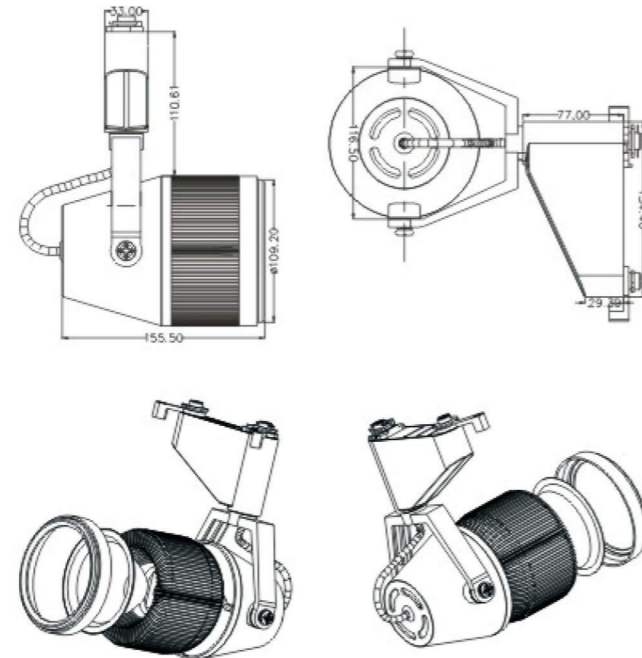

15W LED COB Tracklight

Item No.:G954315
Power:15W
Size: L95*Φ132mm
Chips:Epistar/Bridgelux
CRI:≥80Ra/90Ra
Luminous Flux:1200-1350lm
Beam Angle:15°
Shell color:black/white
Track Rail:2/3/4 Wire
Input Voltage:AC85V-265V

Features

Suitable for shopping mall(clothing shop, furniture shop, brand store and etc), auto showroom, jewelry and ornaments shop, star hotels, brand clothing, top grade club, museum, chain department store, brand business lobby, professional window, counter and some main lighting places, it is the ideal illuminant to replace the traditional halogen tungsten lamp and metal halide lamp.

Dimension

Viewing Angle

Mainline : +65 9336 0324

Email : sales@illuminatingasia.com

Website : www.illuminatingasiapl.blogspot.com

Corporate Office: 8 Cross Street #28-32, PWC Building, S048424 | Service Centre : Blk 1014 Geylang East Avenue 3, #07-238 S389729 (Beside Paya Lebar MRT)

40W LED COB Tracklight

Item No.:G9512040
Power:40W
Size:L145*Φ95mm
Chips:Epistar/Bridgelux
CRI:≥80Ra/90Ra
Luminous Flux:3200-3600lm
Beam Angle:30°
Track Rail:2/3/4 wire
Input Voltage:AC85-265V

Features

Suitable for shopping mall(clothing shop, furniture shop, brand store and etc), auto showroom, jewelry and ornaments shop, star hotels, brand clothing, top grade club, museum, chain department store, brand business lobby, professional window, counter and some main lighting places, it is the ideal illuminant to replace the traditional halogen tungsten lamp and metal halide lamp.

Dimension

Viewing Angle

Beam Angle 30°