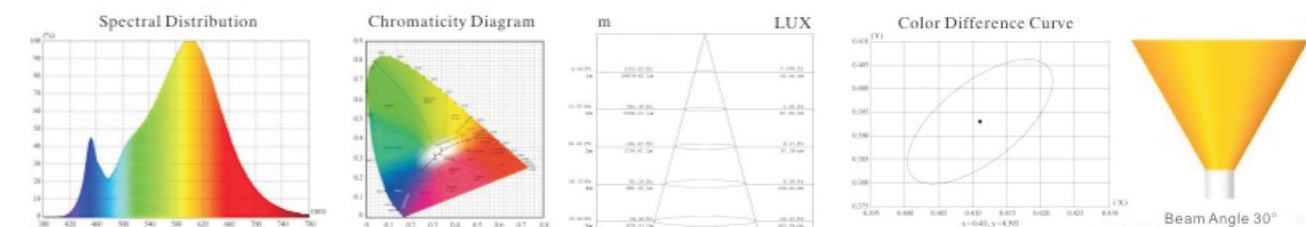

Viewing Angle