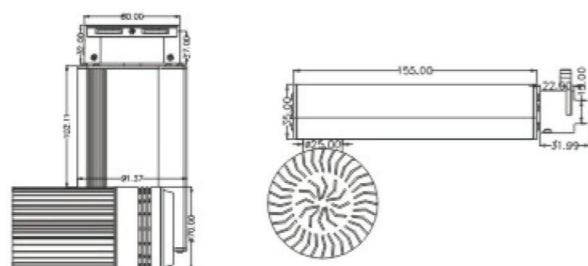

10W LED COB Tracklight

Item No.:G2058510
Power:10W
Size:L205*W75*H47MM
Chips:Epistar/ Bridgelux
CRI:≥80Ra/90Ra
Luminous Flux:800-900LM
Beam Angle:30°
Track Rail:2/4 wire
Input VoltageAC85-265V

10W LED COB Tracklight

Item No.:G7511710
Power:10W
Size:L140*Φ75mm
Chips:Epistar/Bridgelux
CRI:≥80Ra/90Ra
Luminous Flux:800-900lm
Beam Angle:24°
Track Rail:2/4 wire
Input Voltage:AC85-265V

12W LED COB Tracklight

Item No.:G7012712
Power:12W
Size:L135*Φ70mm
Chips:Epistar/Bridgelux
CRI:≥80 Ra/90Ra
Luminous Flux:960-1080lm
Beam Angle:24 °
Track Rail:2/3/4 wire
Input Voltage:AC 85-265V

20W LED COB Tracklight

Item No.:G9011920
Power:20W
Size:L150*Φ90mm
Chips:Epistar/Bridgelux
CRI:≥80Ra/90Ra
Luminous Flux:1600-1800lm
Beam Angle:30°
Track Rail:2/3/4 wire
Input Voltage:AC85-265V

Mainline : +65 9336 0324

Email : sales@illuminatingasia.com

Website : www.illuminatingasiaspl.blogspot.com

Corporate Office: 8 Cross Street #28-32, PWC Building, S048424 | Service Centre : Blk 1014 Geylang East Avenue 3, #07-238 S389729 (Beside Paya Lebar MRT)