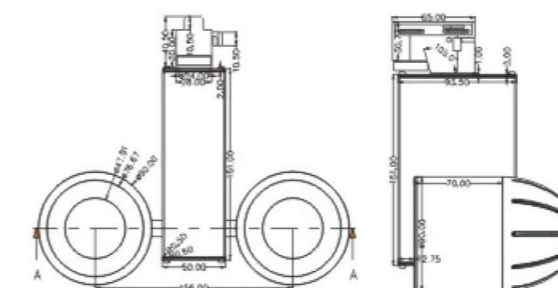

20W LED COB Tracklight

Item No.:G9011920
Power:20W
Size:L150*Φ90mm
Chips:Epistar/Bridgelux
CRI:≥80Ra/90Ra
Luminous Flux:1600-1800lm
Beam Angle:30°
Track Rail:2/3/4 wire
Input Voltage:AC85-265V