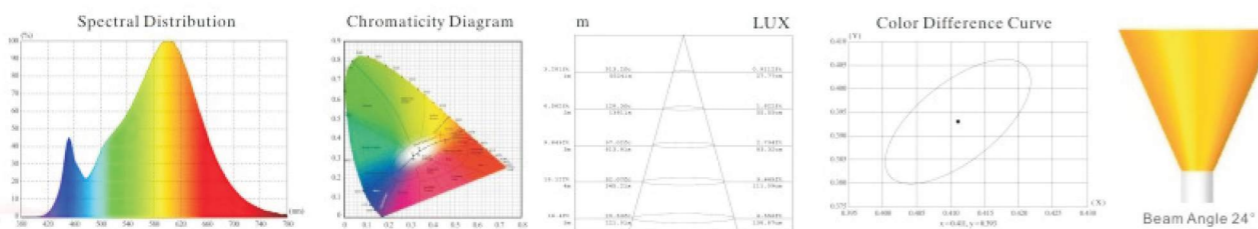

Viewing Angle