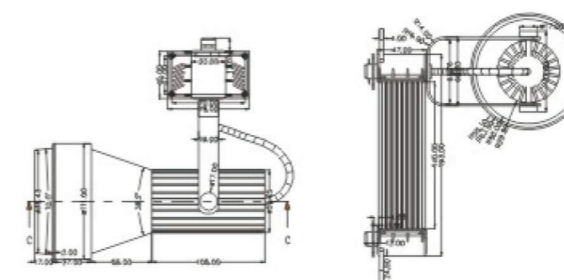

20W LED COB Tracklight

Item No.:G1108620
Power:20W
Size:L220*Φ110mm
Chips:Epistar/ Bridgelux
CRI:≥80Ra/90Ra
Luminous Flux:1600-1800lm
Beam Angle:30°
Track Rail:2/4 wire
Input VoltageAC85-265V