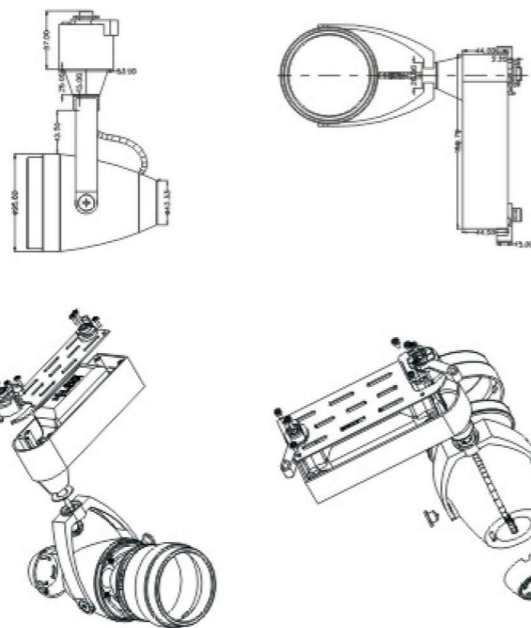

20W LED COB Tracklight

Item No.:G9010920
Power:20W
Size:L125*Φ92mm
Chips:Epistar/Bridgelux
CRI:≥80Ra/90Ra
Luminous Flux:1600-1800lm
Beam Angle:24°
Track Rail:2/3/4 wire
Input Voltage:AC85-265V

Features

Suitable for shopping mall(clothing shop, furniture shop, brand store and etc), auto showroom, jewelry and ornaments shop, star hotels, brand clothing, top grade club, museum, chain department store, brand business lobby, professional window, counter and some main lighting places, it is the ideal illuminant to replace the traditional halogen tungsten lamp and metal halide lamp.

Dimension

Viewing Angle

Mainline : +65 9336 0324

Email : sales@illuminatingasia.com

Website : www.illuminatingasiapl.blogspot.com

Corporate Office: 8 Cross Street #28-32, PWC Building, S048424 | Service Centre : Blk 1014 Geylang East Avenue 3, #07-238 S389729 (Beside Paya Lebar MRT)

5W LED COB Tracklight

Item No.:G808405
Power:5W
Size:L110*Φ80mm
Chips:Epistar/Bridgelux
CRI:≥80Ra/90Ra
Luminous Flux:400-450lm
Beam Angle:30°
track rail:2/4 wire
Input Voltage:AC85-265V

10W LED COB Tracklight

Item No.:G908410
Power:10W
Size:L135*Φ88mm
Chips:Epistar/Bridgelux
CRI:≥80Ra/90Ra
Luminous Flux:800-900lm
Beam Angle:30°
track rail:2/4 wire
Input Voltage:AC85-265V

15W LED COB Tracklight

Item No.:G908415
Power:15W
Size:L160*Φ90mm
Chips:Epistar/Bridgelux
CRI:≥80Ra/90Ra
Luminous Flux:1200-1350lm
Beam Angle:30°
track rail:2/4 wire
Input Voltage:AC85-265V

20W LED COB Tracklight

Item No.:G1108420
Power:20W
Size:L180*Φ110mm
Chips:Epistar/Bridgelux
CRI:≥80Ra/90Ra
Luminous Flux:1600-1700lm
Beam Angle:30°
track rail:2/4 wire
Input Voltage:AC85-265V