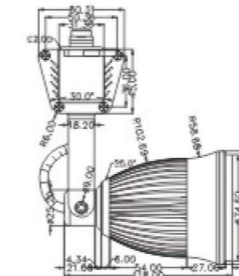

40W LED COB Tracklight

Item No.:G9512040
 Power:40W
 Size:L145*Φ95mm
 Chips:Epistar/Bridgelux
 CRI:≥80Ra/90Ra
 Luminous Flux:3200-3600lm
 Beam Angle:30°
 Track Rail:2/3/4 wire
 Input Voltage:AC85-265V

Features

Dimension

Viewing Angle

Beam Angle 30°

20W LED COB Tracklight

Item No.:G9010920
Power:20W
Size:L125*Φ92mm
Chips:Epistar/Bridgelux
CRI:≥80Ra/90Ra
Luminous Flux:1600-1800lm
Beam Angle:24°
Track Rail:2/3/4 wire
Input Voltage:AC85-265V

5W LED COB Tracklight

Item No.:G808405
Power:5W
Size:L110*Φ80mm
Chips:Epistar/Bridgelux
CRI:≥80Ra/90Ra
Luminous Flux:400-450lm
Beam Angle:30°
track rail:2/4 wire
Input Voltage:AC85-265V

10W LED COB Tracklight

Item No.:G908410
Power:10W
Size:L135*Φ88mm
Chips:Epistar/Bridgelux
CRI:≥80Ra/90Ra
Luminous Flux:800-900lm
Beam Angle:30°
track rail:2/4 wire
Input Voltage:AC85-265V

15W LED COB Tracklight

Item No.:G908415
Power:15W
Size:L160*Φ90mm
Chips:Epistar/Bridgelux
CRI:≥80Ra/90Ra
Luminous Flux:1200-1350lm
Beam Angle:30°
track rail:2/4 wire
Input Voltage:AC85-265V