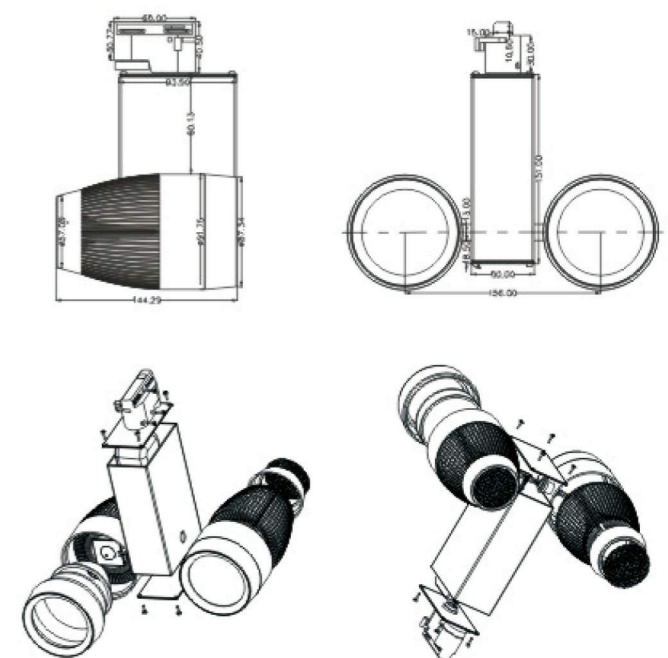

15W LED COB Tracklight

Item No.:G954315
 Power:15W
 Size: L95*Φ132mm
 Chips:Epistar/Bridgelux
 CRI:≥80Ra/90Ra
 Luminous Flux:1200-1350lm
 Beam Angle:15°
 Shell color:black/white
 Track Rail:2/3/4 Wire
 Input Voltage:AC85V-265V

40W LED COB Tracklight

Item No.:G9512040
 Power:40W
 Size:L145*Φ95mm
 Chips:Epistar/Bridgelux
 CRI:≥80Ra/90Ra
 Luminous Flux:3200-3600lm
 Beam Angle:30°
 Track Rail:2/3/4 wire
 Input Voltage:AC85-265V

Features

Dimension

Viewing Angle

Beam Angle 30°

20W LED COB Tracklight

Item No.:G9010920
Power:20W
Size:L125*Φ92mm
Chips:Epistar/Bridgelux
CRI:≥80Ra/90Ra
Luminous Flux:1600-1800lm
Beam Angle:24°
Track Rail:2/3/4 wire
Input Voltage:AC85-265V