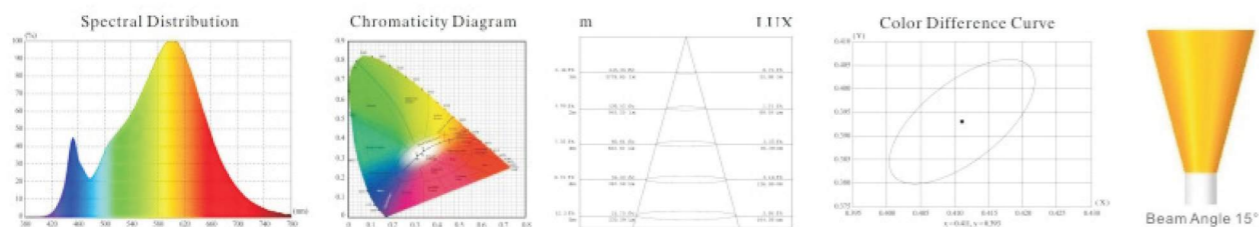

Viewing Angle

Mainline : +65 9336 0324

Email : sales@illuminatingasia.com

Website : www.illuminatingasiapl.blogspot.com

Corporate Office: 8 Cross Street #28-32, PWC Building, S048424 | Service Centre : Blk 1014 Geylang East Avenue 3, #07-238 S389729 (Beside Paya Lebar MRT)

40W LED COB Tracklight

Item No.:G9512040
Power:40W
Size:L145*Φ95mm
Chips:Epistar/Bridgelux
CRI:≥80Ra/90Ra
Luminous Flux:3200-3600lm
Beam Angle:30°
Track Rail:2/3/4 wire
Input Voltage:AC85-265V