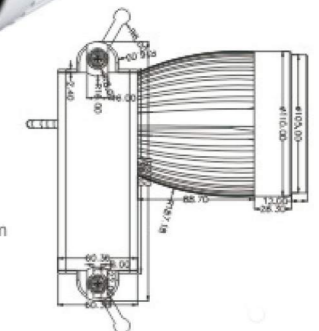

5W LED COB Tracklight

Item No.:G808405
Power:5W
Size:L110*Φ80mm
Chips:Epistar/Bridgelux
CRI:≥80Ra/90Ra
Luminous Flux:400-450lm
Beam Angle:30°
track rail:2/4 wire
Input Voltage:AC85-265V

10W LED COB Tracklight

Item No.:G908410
Power:10W
Size:L135*Φ88mm
Chips:Epistar/Bridgelux
CRI:≥80Ra/90Ra
Luminous Flux:800-900lm
Beam Angle:30°
track rail:2/4 wire
Input Voltage:AC85-265V

15W LED COB Tracklight

Item No.:G908415
Power:15W
Size:L160*Φ90mm
Chips:Epistar/Bridgelux
CRI:≥80Ra/90Ra
Luminous Flux:1200-1350lm
Beam Angle:30°
track rail:2/4 wire
Input Voltage:AC85-265V

20W LED COB Tracklight

Item No.:G1108420
Power:20W
Size:L180*Φ110mm
Chips:Epistar/Bridgelux
CRI:≥80Ra/90Ra
Luminous Flux:1600-1700lm
Beam Angle:30°
track rail:2/4 wire
Input Voltage:AC85-265V

20W LED COB Tracklight

Item No.:G958320
Power:20W
Size: L185*Φ95mm
Chips:Epistar/Bridgelux
CRI:≥80Ra/90Ra
Luminous Flux:1600-1800lm
Beam Angle:(30-60)°
Track Rail:2/4 Wire
Input Voltage:AC85V-265V

20W LED COB Tracklight

Item No.:G1058720
Power:20W
Size:L160*Φ105mm
Chips:Epistar/ Bridgelux
CRI:≥80Ra/90Ra
Luminous Flux:1600-1800lm
Beam Angle:30°
Track Rail:2/4 wire
Input VoltageAC85-265V