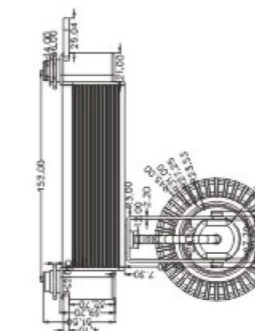

40W LED COB Tracklight

Item No.:G9512040
 Power:40W
 Size:L145*Φ95mm
 Chips:Epistar/Bridgelux
 CRI:≥80Ra/90Ra
 Luminous Flux:3200-3600lm
 Beam Angle:30°
 Track Rail:2/3/4 wire
 Input Voltage:AC85-265V

Features

Dimension

Viewing Angle

Beam Angle 30°

20W LED COB Tracklight

Item No.:G9010920
Power:20W
Size:L125*Φ92mm
Chips:Epistar/Bridgelux
CRI:≥80Ra/90Ra
Luminous Flux:1600-1800lm
Beam Angle:24°
Track Rail:2/3/4 wire
Input Voltage:AC85-265V

5W LED COB Tracklight

Item No.:G808405
Power:5W
Size:L110*Φ80mm
Chips:Epistar/Bridgelux
CRI:≥80Ra/90Ra
Luminous Flux:400-450lm
Beam Angle:30°
track rail:2/4 wire
Input Voltage:AC85-265V

10W LED COB Tracklight

Item No.:G908410
Power:10W
Size:L135*Φ88mm
Chips:Epistar/Bridgelux
CRI:≥80Ra/90Ra
Luminous Flux:800-900lm
Beam Angle:30°
track rail:2/4 wire
Input Voltage:AC85-265V

15W LED COB Tracklight

Item No.:G908415
Power:15W
Size:L160*Φ90mm
Chips:Epistar/Bridgelux
CRI:≥80Ra/90Ra
Luminous Flux:1200-1350lm
Beam Angle:30°
track rail:2/4 wire
Input Voltage:AC85-265V