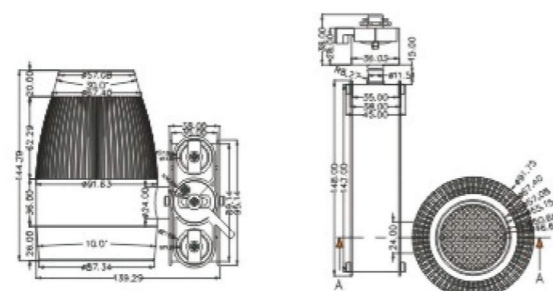

Item No.:G908410
Power:10W
Size:L135*Φ88mm
Chips:Epistar/Bridgelux
CRI:≥80Ra/90Ra
Luminous Flux:800-900lm
Beam Angle:30°
track rail:2/4 wire
Input Voltage:AC85-265V

15W LED COB Tracklight

Item No.:G908415
Power:15W
Size:L160*Φ90mm
Chips:Epistar/Bridgelux
CRI:≥80Ra/90Ra
Luminous Flux:1200-1350lm
Beam Angle:30°
track rail:2/4 wire
Input Voltage:AC85-265V

20W LED COB Tracklight

Item No.:G1108420
Power:20W
Size:L180*Φ110mm
Chips:Epistar/Bridgelux
CRI:≥80Ra/90Ra
Luminous Flux:1600-1700lm
Beam Angle:30°
track rail:2/4 wire
Input Voltage:AC85-265V

20W LED COB Tracklight

Item No.:G958320
Power:20W
Size: L185*Φ95mm
Chips:Epistar/Bridgelux
CRI:≥80Ra/90Ra
Luminous Flux:1600-1800lm
Beam Angle:(30-60)°
Track Rail:2/4 Wire
Input Voltage:AC85V-265V

20W LED COB Tracklight

Item No.:G1058720
Power:20W
Size:L160*Φ105mm
Chips:Epistar/ Bridgelux
CRI:≥80Ra/90Ra
Luminous Flux:1600-1800lm
Beam Angle:30°
Track Rail:2/4 wire
Input VoltageAC85-265V

20W LED COB Tracklight

Item No.:G959620
Power:20W
Size:L145*Φ95mm
Chips:Epistar/ Bridgelux
CRI:≥80Ra/90Ra
Luminous Flux:1600-1800lm
Beam Angle:30°
Track Rail:2/3/4 wire
Input VoltageAC85-265V

20W LED COB Tracklight