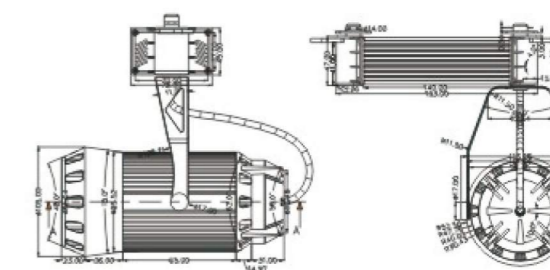

5W LED COB Tracklight

Item No.:G808405
Power:5W
Size:L110*Φ80mm
Chips:Epistar/Bridgelux
CRI:≥80Ra/90Ra
Luminous Flux:400-450lm
Beam Angle:30°
track rail:2/4 wire
Input Voltage:AC85-265V

10W LED COB Tracklight

Item No.:G908410
Power:10W
Size:L135*Φ88mm
Chips:Epistar/Bridgelux
CRI:≥80Ra/90Ra
Luminous Flux:800-900lm
Beam Angle:30°
track rail:2/4 wire
Input Voltage:AC85-265V

15W LED COB Tracklight

Item No.:G908415
Power:15W
Size:L160*Φ90mm
Chips:Epistar/Bridgelux
CRI:≥80Ra/90Ra
Luminous Flux:1200-1350lm
Beam Angle:30°
track rail:2/4 wire
Input Voltage:AC85-265V

20W LED COB Tracklight

Item No.:G1108420
Power:20W
Size:L180*Φ110mm
Chips:Epistar/Bridgelux
CRI:≥80Ra/90Ra
Luminous Flux:1600-1700lm
Beam Angle:30°
track rail:2/4 wire
Input Voltage:AC85-265V

20W LED COB Tracklight

Item No.:G958320
Power:20W
Size: L185*Φ95mm
Chips:Epistar/Bridgelux
CRI:≥80Ra/90Ra
Luminous Flux:1600-1800lm
Beam Angle:(30-60)°
Track Rail:2/4 Wire
Input Voltage:AC85V-265V

20W LED COB Tracklight

Item No.:G1058720
Power:20W
Size:L160*Φ105mm
Chips:Epistar/ Bridgelux
CRI:≥80Ra/90Ra
Luminous Flux:1600-1800lm
Beam Angle:30°
Track Rail:2/4 wire
Input VoltageAC85-265V