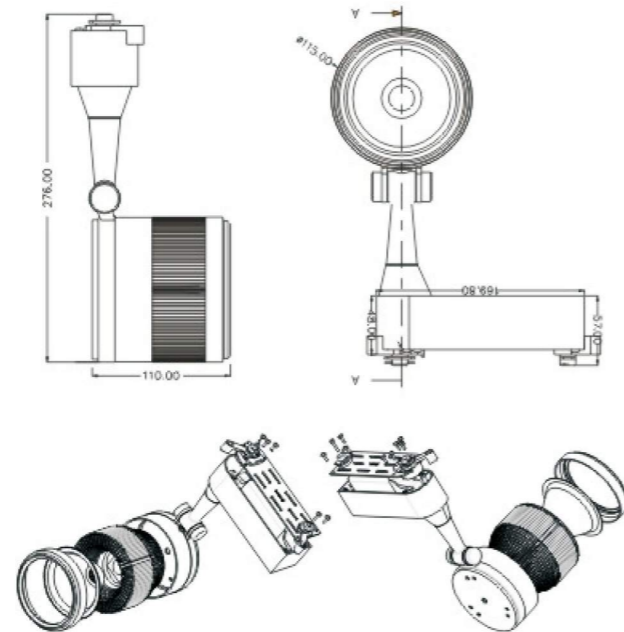

### Dimension

## 24W LED COB Tracklight

Item No.:G1153924  
Power:24W  
Size: L150\*Φ115mm  
Chips:Epistar/Bridgelux  
CRI:≥80Ra/90Ra  
Luminous Flux:1920-2160lm  
Beam Angle:15°  
Track Rail:2/3/4 Wire  
Input Voltage:AC85V-265V

## 24W LED COB Tracklight

Item No.:G1156824  
Power:24W  
Size: L150\*Φ115mm  
Chips:Epistar/Bridgelux  
CRI:≥80Ra/90Ra  
Luminous Flux:1920-2160lm  
Beam Angle:15°  
Shell color:black/white  
Track Rail:2/3/4 Wire  
Input Voltage:AC85V-265V