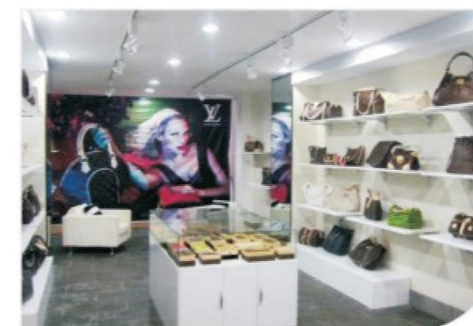

### Features

Suitable for shopping mall(clothing shop, furniture shop, brand store and etc), auto showroom, jewelry and ornaments shop, star hotels, brand clothing, top grade club, museum, chain department store, brand business lobby, professional window, counter and some main lighting places, it is the ideal illuminant to replace the traditional halogen tungsten lamp and metal halide lamp.