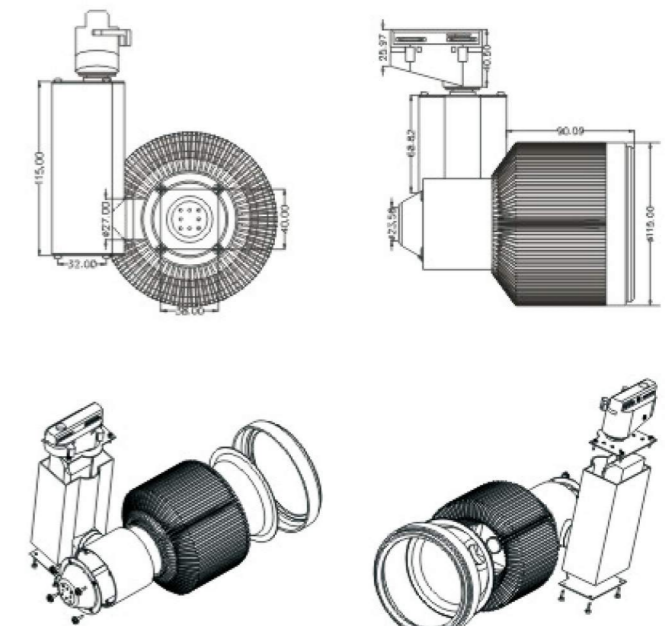

### Dimension

## 24W LED COB Tracklight

Item No.:G1154824  
Power:24W  
Size: L158\*Φ115mm  
Chips:Epistar/Bridgelux  
CRI:≥80Ra/90Ra  
Luminous Flux:1920-2160lm  
Beam Angle:15°  
Track Rail:2/3/4 Wire  
Input Voltage:AC85V-265V