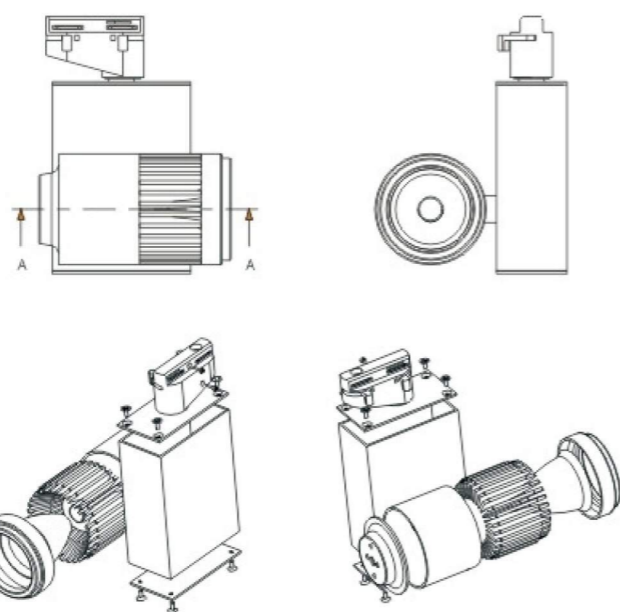

15W LED COB Tracklight

Item No.:G8013515
Power:15W
Size:L127*Φ80mm
Chips:Epistar/Bridgelux
CRI:≥80Ra/90Ra
Luminous Flux:1200-1350lm
Beam Angle:15°
Track Rail:2/3/4 wire
Input Voltage:AC85-265V

Features

Suitable for shopping mall (clothing shop, furniture shop, brand store and etc), auto showroom, jewelry and ornaments shop, star hotels, brand clothing, top grade club, museum, chain department store, brand business lobby, professional window, counter and some main lighting places, it is the ideal illuminant to replace the traditional halogen tungsten lamp and metal halide lamp.

Dimension

RoHS

Viewing Angle

Mainline : +65 9336 0324

Email : sales@illuminatingasia.com

Website : www.illuminatingasiapl.blogspot.com

Corporate Office: 8 Cross Street #28-32, PWC Building, S048424 | Service Centre : Blk 1014 Geylang East Avenue 3, #07-238 S389729 (Beside Paya Lebar MRT)

15W LED COB Tracklight

Item No.:G7413315
Power:15W
Size:L137*Φ74mm
Chips:Epistar/Bridgelux
CRI:≥80Ra/90Ra
Luminous Flux:1200-1350lm
Beam Angle:15°
Track Rail:2/3/4 wire
Input Voltage:AC85-265V

Features

Suitable for shopping mall (clothing shop, furniture shop, brand store and etc), auto showroom, jewelry and ornaments shop, star hotels, brand clothing, top grade club, museum, chain department store, brand business lobby, professional window, counter and some main lighting places, it is the ideal illuminant to replace the traditional halogen tungsten lamp and metal halide lamp.

Dimension

RoHS

Viewing Angle

Beam Angle 15°