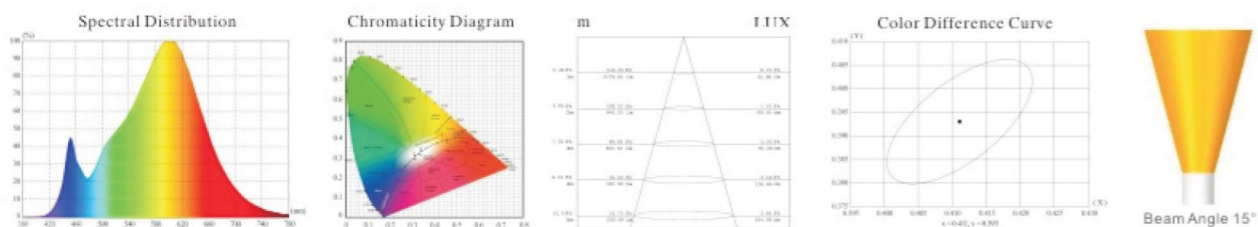

Viewing Angle

Mainline : +65 9336 0324

Email : sales@illuminatingasia.com

Website : www.illuminatingasiapl.blogspot.com

Corporate Office: 8 Cross Street #28-32, PWC Building, S048424 | Service Centre : Blk 1014 Geylang East Avenue 3, #07-238 S389729 (Beside Paya Lebar MRT)

15W LED COB Tracklight

Item No.:G7413315
Power:15W
Size:L137*Φ74mm
Chips:Epistar/Bridgelux
CRI:≥80Ra/90Ra
Luminous Flux:1200-1350lm
Beam Angle:15°
Track Rail:2/3/4 wire
Input Voltage:AC85-265V