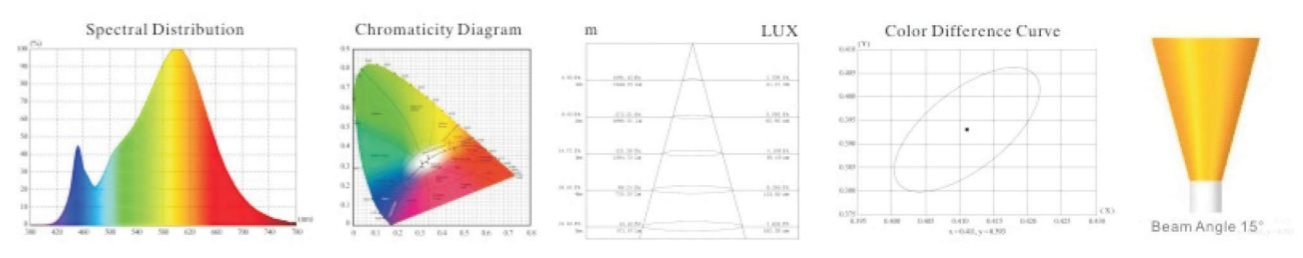

Dimension

Viewing Angle

30W LED COB Tracklight

Item No.:G11513730
Power:30W
Size:L195*Φ115mm
Chips:Epistar/Bridgelux
CRI:≥80Ra/90Ra
Luminous Flux:2400-2700lm
Beam Angle:15°
Track Rail:2/3/4 wire
Input Voltage:AC85-265V