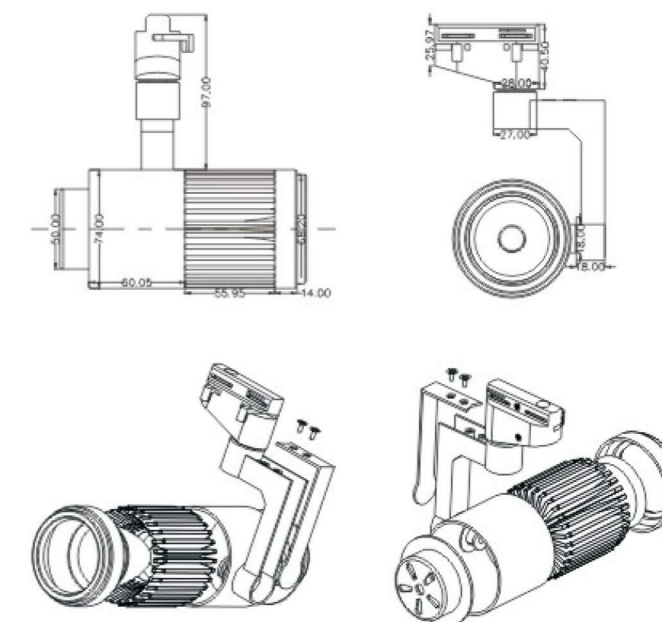

15W LED COB Tracklight

Item No.:G7413315
Power:15W
Size:L137*Φ74mm
Chips:Epistar/Bridgelux
CRI:≥80Ra/90Ra
Luminous Flux:1200-1350lm
Beam Angle:15°
Track Rail:2/3/4 wire
Input Voltage:AC85-265V

Features

Suitable for shopping mall (clothing shop, furniture shop, brand store and etc), auto showroom, jewelry and ornaments shop, star hotels, brand clothing, top grade club, museum, chain department store, brand business lobby, professional window, counter and some main lighting places, it is the ideal illuminant to replace the traditional halogen tungsten lamp and metal halide lamp.

Dimension

RoHS

Viewing Angle

Beam Angle 15°