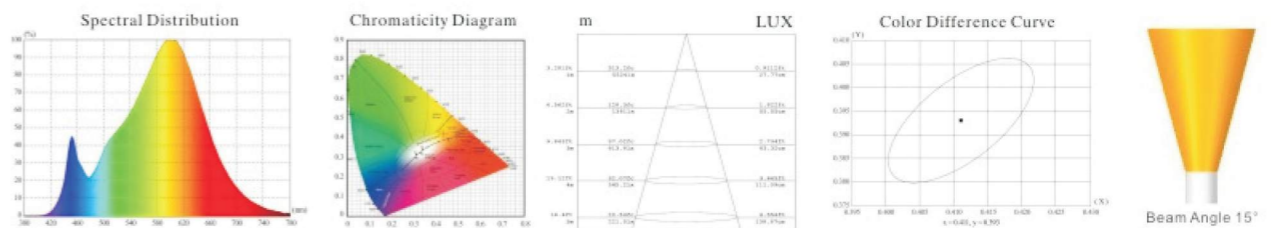

Dimension

Viewing Angle

15W LED COB Tracklight

Item No.:G8013515
Power:15W
Size:L127*Φ80mm
Chips:Epistar/Bridgelux
CRI:≥80Ra/90Ra
Luminous Flux:1200-1350lm
Beam Angle:15°
Track Rail:2/3/4 wire
Input Voltage:AC85-265V