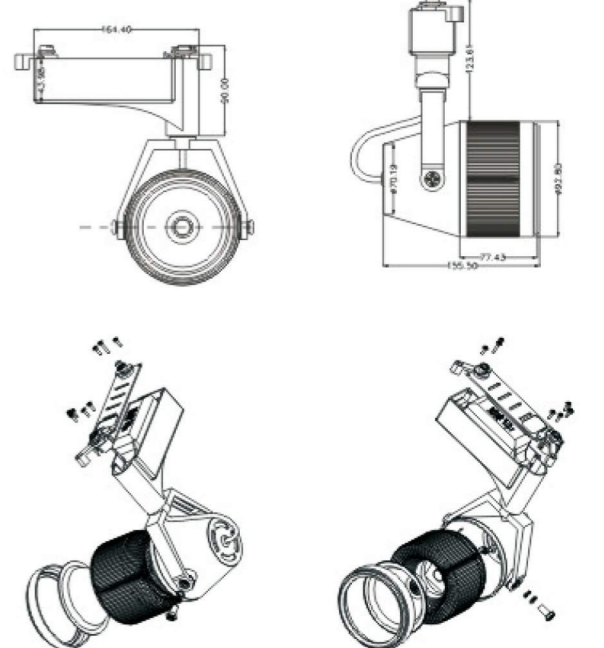

Dimension

Viewing Angle

30W LED COB Tracklight

Item No.:G11513730
Power:30W
Size:L195*Φ115mm
Chips:Epistar/Bridgelux
CRI:≥80Ra/90Ra
Luminous Flux:2400-2700lm
Beam Angle:15°
Track Rail:2/3/4 wire
Input Voltage:AC85-265V

Dimension

Viewing Angle

Mainline : +65 9336 0324
Email : sales@illuminatingasia.com
Website : www.illuminatingasiapl.blogspot.com

20W LED COB Tracklight

Item No.:G9313220
Power:20W
Size:L144*Φ93mm
Chips:Epistar/Bridgelux
CRI:≥80Ra/90Ra
Luminous Flux:1600-1800lm
Beam Angle:15°
Track Rail:2/3/4 wire
Input Voltage:AC85-265V

Dimension

Viewing Angle

15W LED COB Tracklight

Item No.:G8013515
Power:15W
Size:L127*Φ80mm
Chips:Epistar/Bridgelux
CRI:≥80Ra/90Ra
Luminous Flux:1200-1350lm
Beam Angle:15°
Track Rail:2/3/4 wire
Input Voltage:AC85-265V