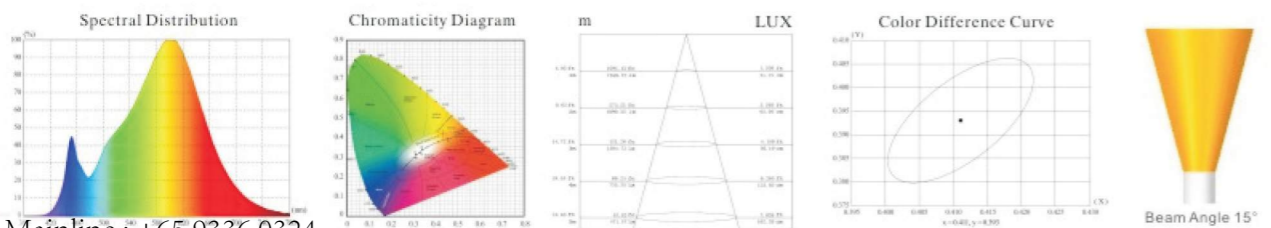

Viewing Angle

Mainline : +65 9336 0324
Email : sales@illuminatingasia.com
Website : www.illuminatingasiapl.blogspot.com

20W LED COB Tracklight

Item No.:G9313220
Power:20W
Size:L144*Φ93mm
Chips:Epistar/Bridgelux
CRI:≥80Ra/90Ra
Luminous Flux:1600-1800lm
Beam Angle:15°
Track Rail:2/3/4 wire
Input Voltage:AC85-265V