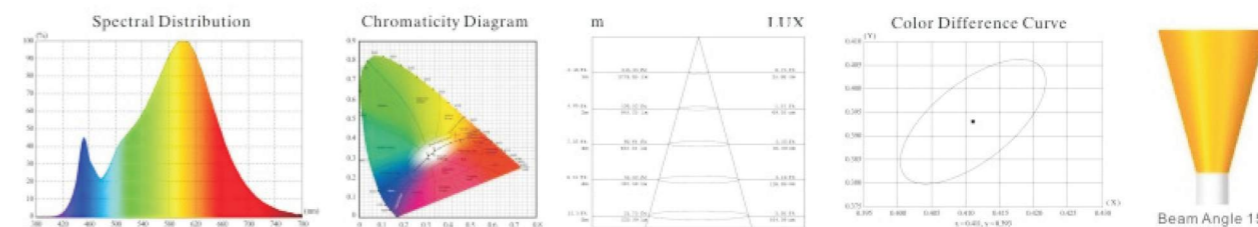

Dimension

RoHS

Viewing Angle

Beam Angle 15°