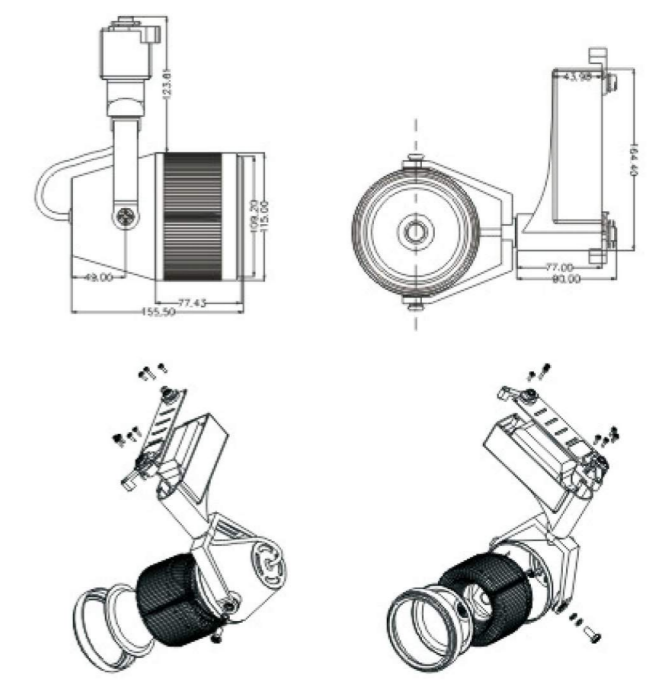

30W LED COB Tracklight

Item No.:G1154330
 Power:30W
 Size: L156*Φ115mm
 Chips:Epistar/Bridgelux
 CRI:≥80Ra/90Ra
 Luminous Flux:2400-2700lm
 Beam Angle:15°
 Track Rail:2/3/4 Wire
 Input Voltage:AC85V-265V

Dimension

Viewing Angle

30W LED COB Tracklight

Item No.:G11513730
Power:30W
Size:L195*Φ115mm
Chips:Epistar/Bridgelux
CRI:≥80Ra/90Ra
Luminous Flux:2400-2700lm
Beam Angle:15°
Track Rail:2/3/4 wire
Input Voltage:AC85-265V

Dimension

Viewing Angle

15W LED COB Tracklight

Item No.:G8013515
Power:15W
Size:L127*Φ80mm
Chips:Epistar/Bridgelux
CRI:≥80Ra/90Ra
Luminous Flux:1200-1350lm
Beam Angle:15°
Track Rail:2/3/4 wire
Input Voltage:AC85-265V

Dimension

RoHS

Viewing Angle

Beam Angle 15°