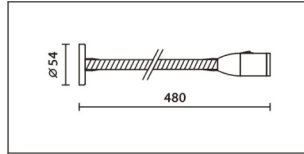

WALL LUMINAIRES

1L-C01A