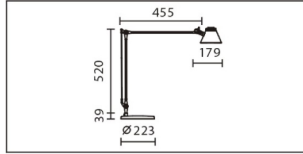

WALL LUMINAIRES

Technical Data

IP classification:	IP20
Power source:	constant current 350MA
Housing:	silver grey
Driver:	including
Input voltage:	100-240VAC
Operating temperature range:	-10° C till +45° C
Dimmable:	yes

Photometric Data

LED:	OSRAM LED(LEDx6)
Colour temperature:	neutral white 4000-4500 K warm white 2700-3200 K cool white 6000-6500 K
CRI:	neutral white 80+ warm white 80+ cool white 80+
Beam angle:	

Technical Data

IP classification:	IP20
Power source:	constant current 350MA
Housing:	silver grey
Driver:	including
Input voltage:	100-240VAC
Operating temperature range:	-10° C till +45° C
Dimmable:	yes

Photometric Data

LED:	OSRAM LED(LEDx8)
Colour temperature:	neutral white 4000-4500 K warm white 2700-3200 K cool white 6000-6500 K
CRI:	neutral white 80+ warm white 80+ cool white 80+
Beam angle: