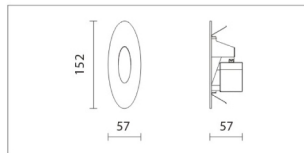

Photometric Data

LED:	OSRAM LED(LEDx1)
Colour temperature:	warm white / natural white cool / white / red green / blue / brown
CRI:	neutral white 80+ warm white 80+ cool white 80+
Beam angle:	80°

1Z-504