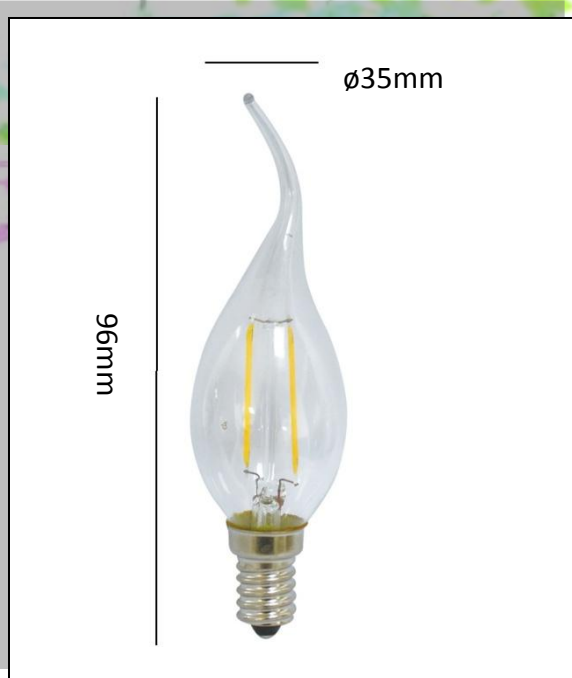

Filamento Bulbs Series – FD 35T

Description: FD 35T bulb has flame tail shape which would add an unique design to the normal chandelier lighting.

Model. 产品型号	Power 功率 [w]	Voltage 电压 AC [v]	Beam Angle 发光角度	Lumen 流明 [lm]	CCT 色温 [K]	CRI 显色指数	Dimensions 灯具尺寸 [mm]	Base Size 螺旋灯头 [mm]	Net Weight 重量 [g]
FD35-1W	1W ± 10%	110 - 240	360°	80	2200/2700/6000	80	96*35	E12/E14/E26/E27/ B22/B15D	14
FD35-3.5W	3.5W ± 10%	110 - 240	360°	320-350	2200/2700/6000	80	96*35	E12/E14/E26/E27/ B22/B15D	14

* WW (Warm white: 2700K) 2500K subject to special request, DL (Daylight: 6000K)

* Using Epistar LED chipset

* Frosted glass cover available (additional SG$2.00)

* Additional $3.00 for dimmable function

EPISTAR

ILLUMINATING
A GREENER CAUSE FOR A BETTER COST