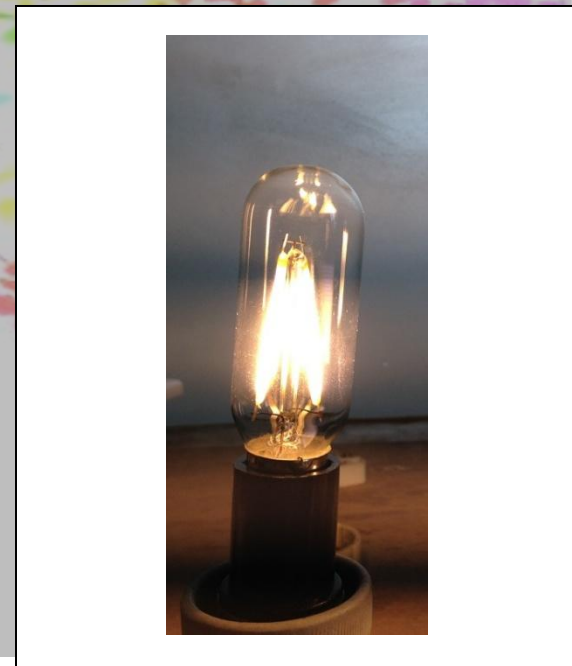

LED Filamento Bulbs – a replacement for Incandescent Bulbs

Contents:

Filamento Series

1. FD25
2. FD 30
3. FD 35
4. FD 35T
5. FD 45
6. FD 45T
7. FD 58
8. FD 60
9. FD 64
10. FD 80
11. FD 95
12. FD 125

Filamento Bulbs Series - FD 25

Description: FD 25 bulb look like an old fashion incandescent with its clear glass, it is suitable for a vintage style design lamp or places it on its own.

Model. 产品型号	Power 功率 [w]	Voltage 电压 AC [v]	Beam Angle 发光角度	Lumen 流明 [lm]	CCT 色温 [K]	CRI 显色指数	Dimensions 灯具尺寸 [mm]	Base Size 螺旋灯头 [mm]	Net Weight 重量 [g]
FD25-1W	1W ± 10%	110 - 240	360°	80-100	2200/2700/6000	80	85*25	E12/E14/B15D	42
FD25-3.5W	3.5W ± 10%	110 - 240	360°	320-350	2200/2700/6000	80	85*25	E12/E14/B15D	42

EPSTAR

ILLUMINATING
A GREENER CAUSE FOR A BETTER COST

Filamento Bulbs Series - FD 30

Description: FD 30 bulb has a tube design shape which is nice when place it alone or put it in a simple design lamp.

Model. 产品型号	Power 功率 [w]	Voltage 电压 AC [v]	Beam Angle 发光角度	Lumen 流明 [lm]	CCT 色温 [K]	CRI 显色指数	Dimensions 灯具尺寸 [mm]	Base Size 螺旋灯头 [mm]	Net Weight 重量 [g]
FD30-3.2W	3.2W ± 10%	110 - 240	360°	320-380	2200/2700/6000	80	225*30	B22/E26/E27	40
FD30-6W	6W ± 10%	110 - 240	360°	600-650	2200/2700/6000	80	225*30	B22/E26/E27	40