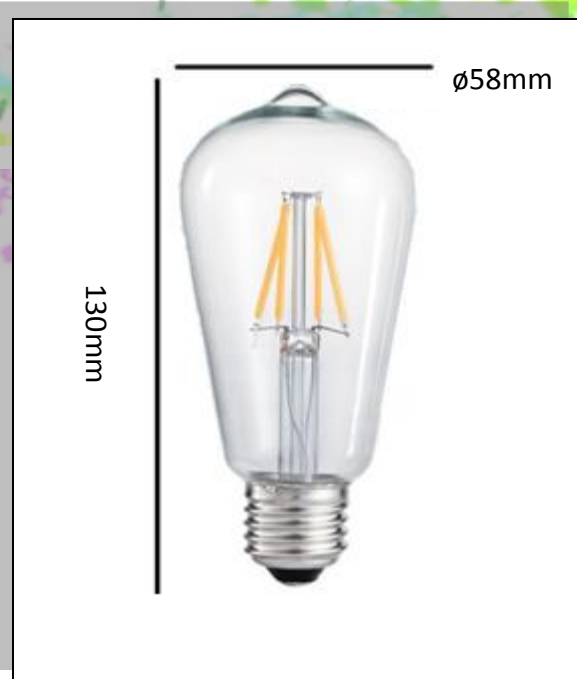

Filamento Bulbs Series – FD 58

Description: FD 58 bulb has an unique design shape which is use on its own or put it into a simple design lighting fixture.

Model. 产品型号	Power 功率 [w]	Voltage 电压 AC [v]	Beam Angle 发光角度	Lumen 流明 [lm]	CCT 色温 [K]	CRI 显色指数	Dimensions 灯具尺寸 [mm]	Base Size 螺旋灯头 [mm]	Net Weight 重量 [g]
FD58-3.5W	3.5W ± 10%	110 - 240	360°	300-380	2200/2700/6000	80	130*58	E26/E27/B22	50
FD58-6W	6W ± 10%	110 - 240	360°	550-650	2200/2700/6000	80	130*58	E26/E27/B22	50

* WW (Warm white: 2700K) 2500K subject to special request, DL (Daylight: 6000K)

* Using Epistar LED chipset

* Frosted glass cover available (additional SG$2.00)

* Additional $3.00 for dimmable function

EPISTAR

ILLUMINATING
A GREENER CAUSE FOR A BETTER COST