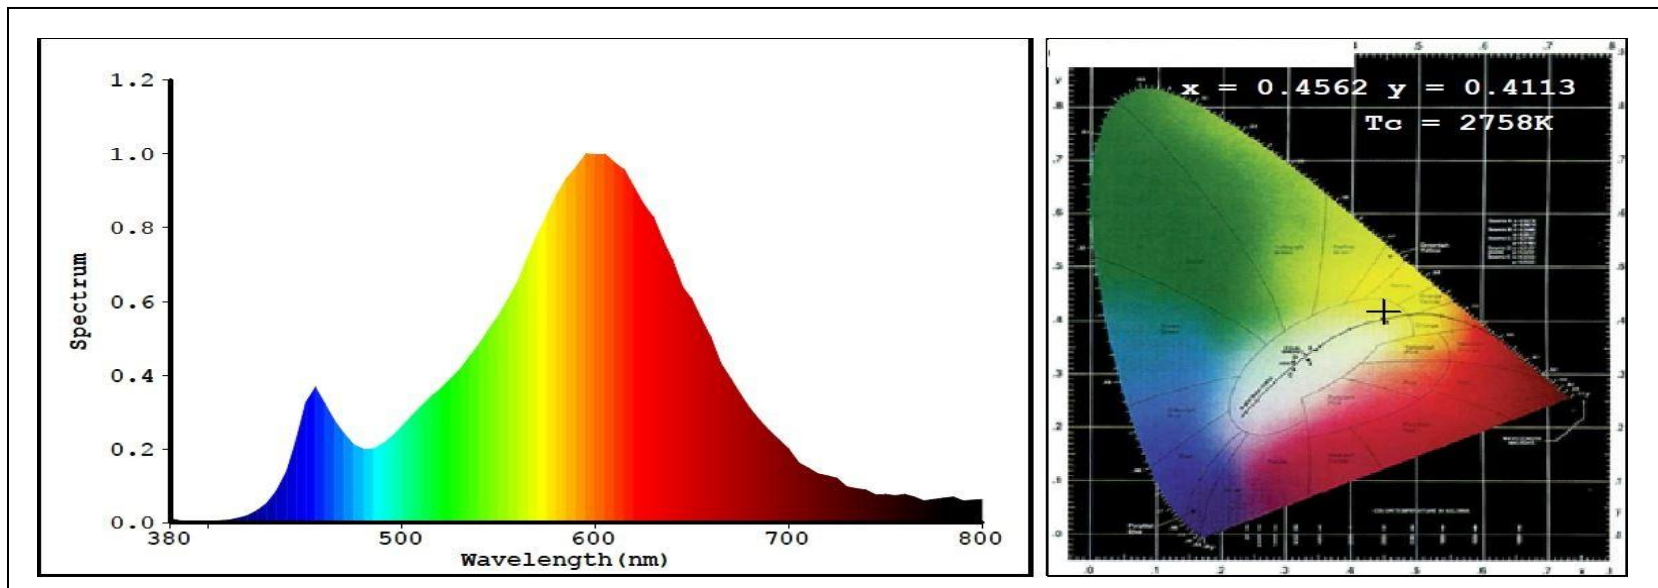

PHOTOMETRIC PARAMETER 实测光参数分布图

Product Introduction 产品介绍

LED Filamento Bulbs – A perfect replacement for incandescent bulbs. As they use only small fraction of the electricity of an incandescent. Light is emitted from the LED uniformly and evenly in all directions. It does not have any infrared or ultraviolet radiation and it soft on the eyes. Our LED Filamento bulbs are ideal for homes, hotels, restaurants, bars, and places where classic style and appearance is critical.

Features 产品特点

- Lifespan; more than 30, 000hrs;
- Indoor lighting for domestic using; gracefully shaped, a feast for the eyes;
- High CRI: no delay, no flicker;
- Energy-saving: saving 80% than traditional lamps;
- Green and healthy environment, no pollution, brings more comfortable vision for you.

illuminating Asia Sg Pte. Ltd.

照亮亚洲新加坡有限公司

Service centre: Blk 1014 Geylang East Ave 3, #07-238, Singapore 389729 (Beside Paya Lebar MRT Station)

Mainline: +65 9336 0324

Email: sales@illuminatingasia.com

Website: www.illuminatingasia.com