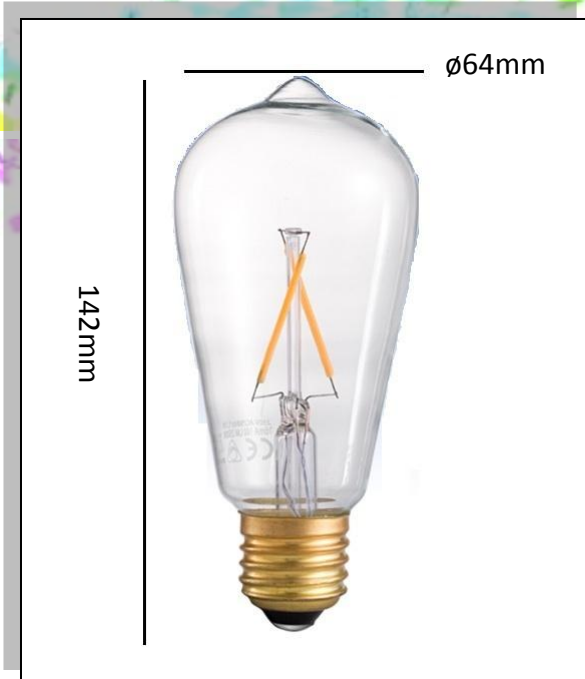

Filamento Bulbs Series – FD 64

Description: FD 64 bulb would be nice to place it on its own or place it in a simple design fixture.

Model. 产品型号	Power 功率 [w]	Voltage 电压 AC [v]	Beam Angle 发光角度	Lumen 流明 [lm]	CCT 色温 [K]	CRI 显色指数	Dimensions 灯具尺寸 [mm]	Base Size 螺旋灯头 [mm]	Net Weight 重量 [g]
FD64-3.6W	3.6W ± 10%	110 - 240	360°	320-380	2200/2700/6000	80	142*64	B22/E26/E27	54
FD64-6W	6W ± 10%	110 - 240	360°	500-600	2200/2700/6000	80	142*64	B22/E26/E27	54

* WW (Warm white: 2700K) 2500K subject to special request, DL (Daylight: 6000K)

* Using Epistar LED chipset

* Frosted glass cover available (additional SG$2.00)

* Additional $3.00 for dimmable function