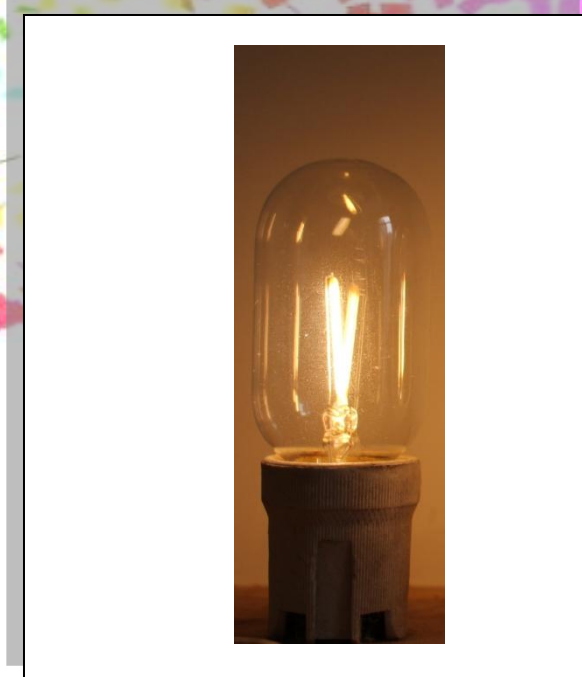

Filamento Bulbs Series – FD 45T

Description: FD 45T bulb is suitable to place it on its own with its simple design.

Model. 产品型号	Power 功率 [w]	Voltage 电压 AC [v]	Beam Angle 发光角度	Lumen 流明 [lm]	CCT 色温 [K]	CRI 显色指数	Dimensions 灯具尺寸 [mm]	Base Size 螺旋灯头 [mm]	Net Weight 重量 [g]
FD45T-1.6W	2W ± 10%	110 - 240	360°	160-200	2200/2700/6000	80	108*45	E26/E27/B22	35
FD45T-3.2W	3.2W ± 10%	110 - 240	360°	320-380	2200/2700/6000	80	108*45	E26/E27/B22	35

* WW (Warm white: 2700K) 2500K subject to special request, DL (Daylight: 6000K)

* Using Epistar LED chipset

* Frosted glass cover available (additional SG$2.00)

* Additional $3.00 for dimmable function

EPSTAR

ILLUMINATING
A GREENER CAUSE FOR A BETTER COST