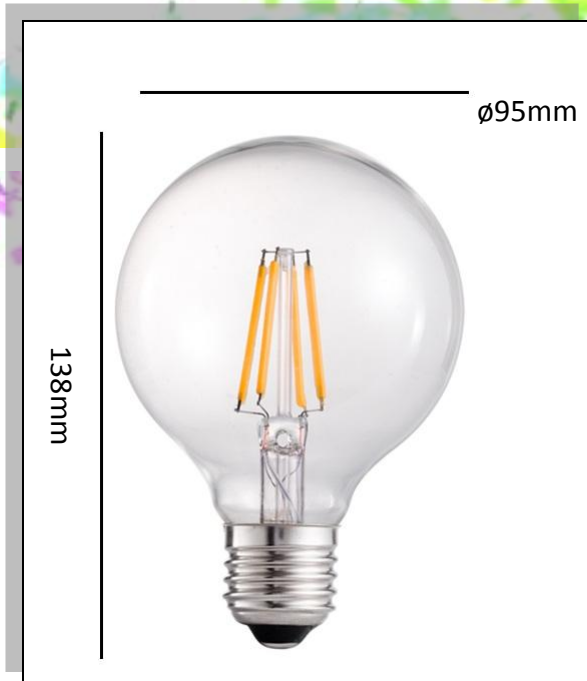

Description: FD 25 bulb look like an old fashion incandescent with its clear glass, it is suitable for a vintage style design lamp or places it on its own.

Model. 产品型号	Power 功率 [w]	Voltage 电压 AC [v]	Beam Angle 发光角度	Lumen 流明 [lm]	CCT 色温 [K]	CRI 显色指数	Dimensions 灯具尺寸 [mm]	Base Size 螺旋灯头 [mm]	Net Weight 重量 [g]
FD25-1W	1W ± 10%	110 - 240	360°	80-100	2200/2700/6000	80	85*25	E12/E14/B15D	42
FD25-3.5W	3.5W ± 10%	110 - 240	360°	320-350	2200/2700/6000	80	85*25	E12/E14/B15D	42

EPSTAR

ILLUMINATING
A GREENER CAUSE FOR A BETTER COST

Filamento Bulbs Series - FD 30

Description: FD 30 bulb has a tube design shape which is nice when place it alone or put it in a simple design lamp.

Model. 产品型号	Power 功率 [w]	Voltage 电压 AC [v]	Beam Angle 发光角度	Lumen 流明 [lm]	CCT 色温 [K]	CRI 显色指数	Dimensions 灯具尺寸 [mm]	Base Size 螺旋灯头 [mm]	Net Weight 重量 [g]
FD30-3.2W	3.2W ± 10%	110 - 240	360°	320-380	2200/2700/6000	80	225*30	B22/E26/E27	40
FD30-6W	6W ± 10%	110 - 240	360°	600-650	2200/2700/6000	80	225*30	B22/E26/E27	40

Filamento Bulbs Series – FD 95

Description: FD 95 bulb is bigger size of FD 80 , it can be gather together and create a design effect lighting or use it on its own.

Model. 产品型号	Power 功率 [w]	Voltage 电压 AC [v]	Beam Angle 发光角度	Lumen 流明 [lm]	CCT 色温 [K]	CRI 显色指数	Dimensions 灯具尺寸 [mm]	Base Size 螺旋灯头 [mm]	Net Weight 重量 [g]
FD95-3.5W	3.5W ± 10%	110 - 240	360°	300-380	2200/2700/6000	80	138*95	B22/E26/E27	52
FD95-6W	6W ± 10%	110 - 240	360°	600-650	2200/2700/6000	80	138*95	B22/E26/E27	52

Filamento Bulbs Series – FD 125

Description: FD 125 is the biggest size of FD 80 bulb. It is a modern renaissance-style decorative lamp, gather in a bunch or use it on its own.

Model. 产品型号	Power 功率 [w]	Voltage 电压 AC [v]	Beam Angle 发光角度	Lumen 流明 [lm]	CCT 色温 [K]	CRI 显色指数	Dimensions 灯具尺寸 [mm]	Base Size 螺旋灯头 [mm]	Net Weight 重量 [g]
FD125-3.5W	3.5W ± 10%	110 - 240	360°	300-380	2200/2700/6000	80	175*125	B22/E26/E27	60
FD125-6W	6 ± 10%	110 - 240	360°	600-650	2200/2700/6000	80	175*125	B22/E26/E27	60