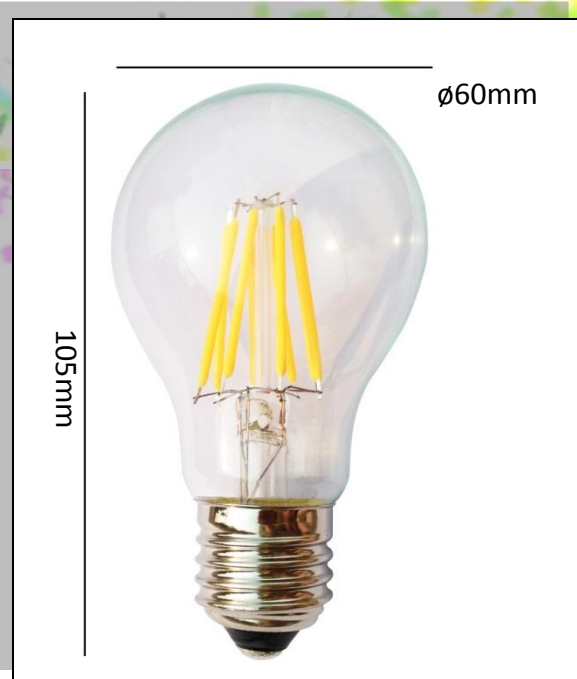

Filamento Bulbs Series – FD 60

Description: FD 60 bulb can use it anywhere. Gather in a bunch to create a design lighting fixture or use it on its own for a simple feel.

Model. 产品型号	Power 功率 [w]	Voltage 电压 AC [v]	Beam Angle 发光角度	Lumen 流明 [lm]	CCT 色温 [K]	CRI 显色指数	Dimensions 灯具尺寸 [mm]	Base Size 螺旋灯头 [mm]	Net Weight 重量 [g]
FD60-3.5W	3.5W ± 10%	110 - 240	360°	350-400	2200/2700/6000	80	105*60	E26/E27/B22	46
FD60-6W	6W ± 10%	110 - 240	360°	600-650	2200/2700/6000	80	105*60	E26/E27/B22	46

* WW (Warm white: 2700K) 2500K subject to special request, DL (Daylight: 6000K)

* Using Epistar LED chipset

* Frosted glass cover available (additional SG$2.00)

* Additional $3.00 for dimmable function

EPSTAR

ILLUMINATING
A GREENER CAUSE FOR A BETTER COST