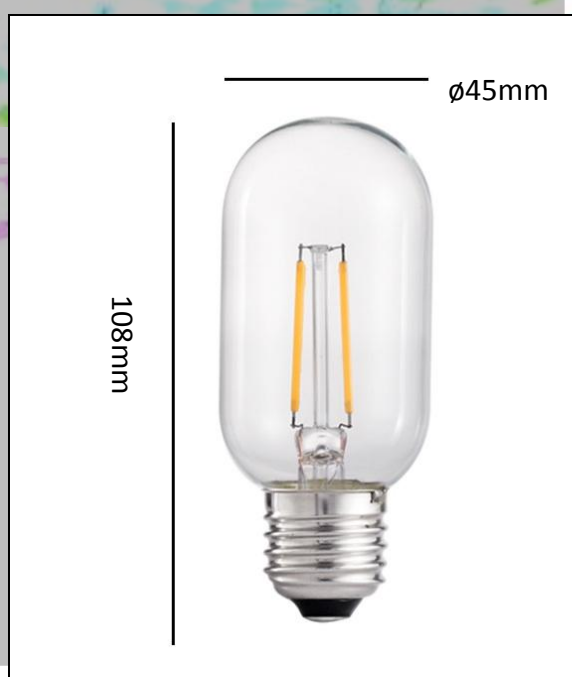

Filamento Bulbs Series – FD 45T

Description: FD 45T bulb is suitable to place it on its own with its simple design.

Model. 产品型号	Power 功率 [w]	Voltage 电压 AC [v]	Beam Angle 发光角度	Lumen 流明 [lm]	CCT 色温 [K]	CRI 显色指数	Dimensions 灯具尺寸 [mm]	Base Size 螺旋灯头 [mm]	Net Weight 重量 [g]
FD45T-1.6W	2W ± 10%	110 - 240	360°	160-200	2200/2700/6000	80	108*45	E26/E27/B22	35
FD45T-3.2W	3.2W ± 10%	110 - 240	360°	320-380	2200/2700/6000	80	108*45	E26/E27/B22	35

* WW (Warm white: 2700K) 2500K subject to special request, DL (Daylight: 6000K)

* Using Epistar LED chipset

* Frosted glass cover available (additional SG$2.00)

* Additional $3.00 for dimmable function

EPSTAR

ILLUMINATING
A GREENER CAUSE FOR A BETTER COST