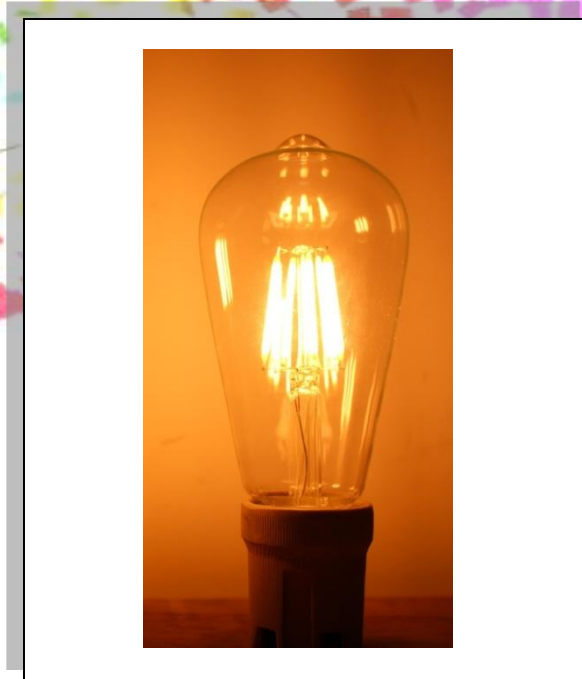

Filamento Bulbs Series – FD 64

Description: FD 64 bulb would be nice to place it on its own or place it in a simple design fixture.

Model. 产品型号	Power 功率 [w]	Voltage 电压 AC [v]	Beam Angle 发光角度	Lumen 流明 [lm]	CCT 色温 [K]	CRI 显色指数	Dimensions 灯具尺寸 [mm]	Base Size 螺旋灯头 [mm]	Net Weight 重量 [g]
FD64-3.6W	3.6W ± 10%	110 - 240	360°	320-380	2200/2700/6000	80	142*64	B22/E26/E27	54
FD64-6W	6W ± 10%	110 - 240	360°	500-600	2200/2700/6000	80	142*64	B22/E26/E27	54

* WW (Warm white: 2700K) 2500K subject to special request, DL (Daylight: 6000K)

* Using Epistar LED chipset

* Frosted glass cover available (additional SG$2.00)

* Additional $3.00 for dimmable function