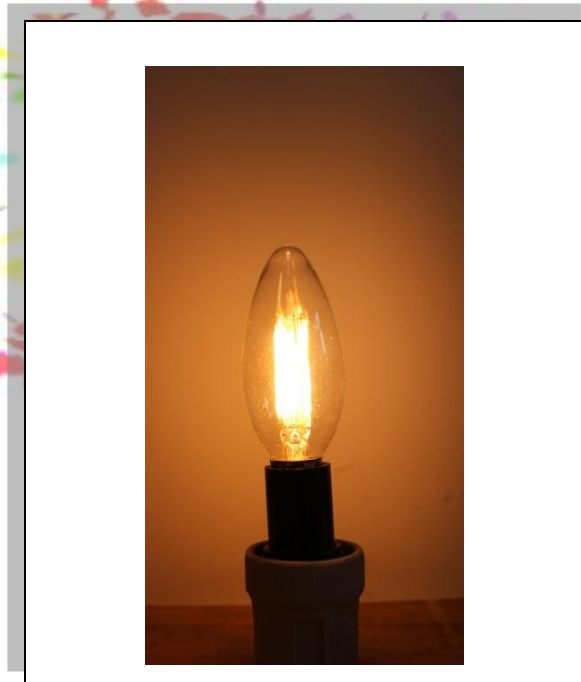

Filamento Bulbs Series – FD 35

Description: FD 35 bulb which mimic a candle flame has a more traditional appearance and goes well with more traditional crystal and brass chandeliers.

Model. 产品型号	Power 功率 [w]	Voltage 电压 AC [v]	Beam Angle 发光角度	Lumen 流明 [lm]	CCT 色温 [K]	CRI 显色指数	Dimensions 灯具尺寸 [mm]	Base Size 螺旋灯头 [mm]	Net Weight 重量 [g]
FD35-1W	1W ± 10%	110 - 240	360°	80	2200/2700/6000	80	96*35	E12/E14/E26/E27 /B22/B15D	14
FD35-3.5W	3.5W ± 10%	110 - 240	360°	320-350	2200/2700/6000	80	96*35	E12/E14/E26/E27 /B22/B15D	14

* WW (Warm white: 2700K) 2500K subject to special request, DL (Daylight: 6000K)

* Using Epistar LED chipset

* Frosted glass cover available (additional SG$2.00)

* Additional $3.00 for dimmable function