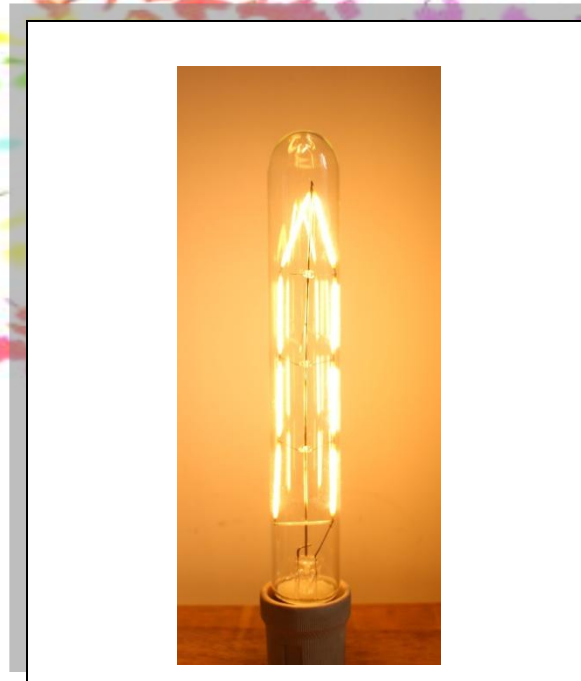

Description: FD 25 bulb look like an old fashion incandescent with its clear glass, it is suitable for a vintage style design lamp or places it on its own.

Model. 产品型号	Power 功率 [w]	Voltage 电压 AC [v]	Beam Angle 发光角度	Lumen 流明 [lm]	CCT 色温 [K]	CRI 显色指数	Dimensions 灯具尺寸 [mm]	Base Size 螺旋灯头 [mm]	Net Weight 重量 [g]
FD25-1W	1W ± 10%	110 - 240	360°	80-100	2200/2700/6000	80	85*25	E12/E14/B15D	42
FD25-3.5W	3.5W ± 10%	110 - 240	360°	320-350	2200/2700/6000	80	85*25	E12/E14/B15D	42

EPSTAR

ILLUMINATING
A GREENER CAUSE FOR A BETTER COST

Filamento Bulbs Series - FD 30

Description: FD 30 bulb has a tube design shape which is nice when place it alone or put it in a simple design lamp.

Model. 产品型号	Power 功率 [w]	Voltage 电压 AC [v]	Beam Angle 发光角度	Lumen 流明 [lm]	CCT 色温 [K]	CRI 显色指数	Dimensions 灯具尺寸 [mm]	Base Size 螺旋灯头 [mm]	Net Weight 重量 [g]
FD30-3.2W	3.2W ± 10%	110 - 240	360°	320-380	2200/2700/6000	80	225*30	B22/E26/E27	40
FD30-6W	6W ± 10%	110 - 240	360°	600-650	2200/2700/6000	80	225*30	B22/E26/E27	40

- * WW (Warm white: 2700K) 2500K subject to special request, DL (Daylight: 6000K)
- * Using Epistar LED chipset
- * Frosted glass cover available (additional SG\$2.00)
- * Additional \$3.00 for dimmable function
- * For other lengths of FD 30, please contact our sales for further information.

Filamento Bulbs Series – FD 35

Description: FD 35 bulb which mimic a candle flame has a more traditional appearance and goes well with more traditional crystal and brass chandeliers.

Model. 产品型号	Power 功率 [w]	Voltage 电压 AC [v]	Beam Angle 发光角度	Lumen 流明 [lm]	CCT 色温 [K]	CRI 显色指数	Dimensions 灯具尺寸 [mm]	Base Size 螺旋灯头 [mm]	Net Weight 重量 [g]
FD35-1W	1W ± 10%	110 - 240	360°	80	2200/2700/6000	80	96*35	E12/E14/E26/E27 /B22/B15D	14
FD35-3.5W	3.5W ± 10%	110 - 240	360°	320-350	2200/2700/6000	80	96*35	E12/E14/E26/E27 /B22/B15D	14