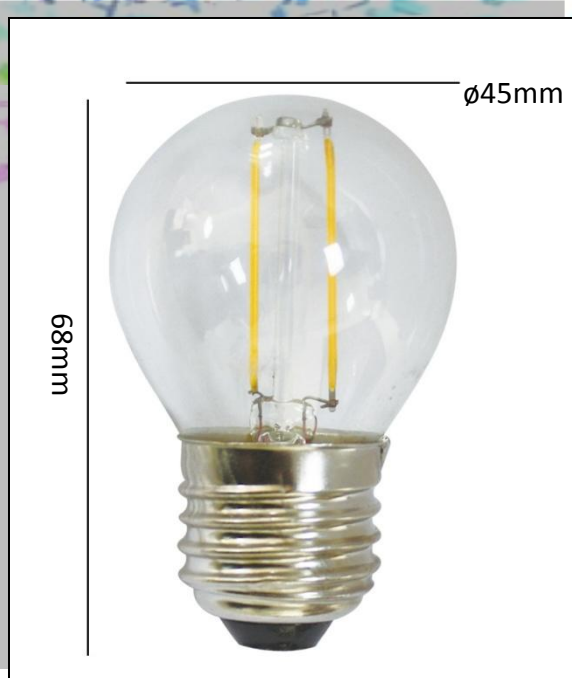

Filamento Bulbs Series – FD 45

Description: FD 45 bulbs are use in the string lighting that are usually suitable for festival season.

Model. 产品型号	Power 功率 [w]	Voltage 电压 AC [v]	Beam Angle 发光角度	Lumen 流明 [lm]	CCT 色温 [K]	CRI 显色指数	Dimensions 灯具尺寸 [mm]	Base Size 螺旋灯头 [mm]	Net Weight 重量 [g]
FD45-1W	1W ± 10%	110 - 240	360°	80	2200/2700/6000	80	65*45	E26/E27/B22	20
FD45-3.2W	3.2W ± 10%	110 - 240	360°	320-380	2200/2700/6000	80	65*45	E26/E27/B22	20

* WW (Warm white: 2700K) 2500K subject to special request, DL (Daylight: 6000K)

* Using Epistar LED chipset

* Frosted glass cover available (additional SG$2.00)

* Additional $3.00 for dimmable function