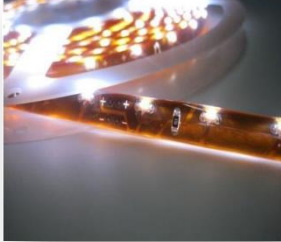

# Galaxias Series LED Strips

Aesthetic/Excellent light/Lowest price/Genuine

Model. 产品型号	CCT 色温 [K]	No. of LEDs/m 等珠数量	Power/m 功率 [w]	Voltage 电压 [v]	Beam Angle 发光角度	Lumen/m 流明 [lm]	Dimmable 调光类型	Dimensions for IP50 灯具尺寸 [mm]	Dimensions for IP65 灯具尺寸 [mm]	Dimensions for IP67 灯具尺寸 [mm]
5050SMDs	RGB	60	7.5W ± 10%	12v DC	90°	620-640	Yes	10*1.5	10*2	12*2.5
	Single colour 2700-6500 (WW, CW, DL)						No			
3528SMDs	Single colour 2700-6500 (WW, CW, DL)	60	4.8W ± 10%		90°	240-300	No	8*1.5	8*2	12*2.5
		120	9.6w ± 10%			450-550				
355SMDs Side-Lit	Single colour 2700-6500 (WW, CW, DL)	120	9.6w ± 10%		60°	450-525	No	8*1.5	8*2	12*2.5

\*WW(Warm white: 2700 - 3500K), CW(Cool white 4500 - 5500K), DL(Daylight: 6000 - 6500K)

\* IP68 (LED Strip in silicon tubing completely filled with Epoxy Resin Gel) available upon request

\*24v DC LED strips available upon request

## Product Introduction 产品介绍

Galaxias LED Strips uses high quality LEDs from Taiwan and is subjected to strict quality controls during its production. Our methods will ensure high brightness and uniform colour across the strips. The strips can be made to IP50, IP65, IP67 and IP68 depending on user's requirements. Using high quality epoxy resin, the flexible LED strips can be bent easily without breaking. Lastly, our attractive and low prices guarantee a bargain for all our customers!

## Features 产品特点

- Smooth and comfortable light effect
- High Brightness and uniform colour
- Flexible to bending and long lasting
- Double layer copper PCB base for long lifespan
- Attractive and low prices