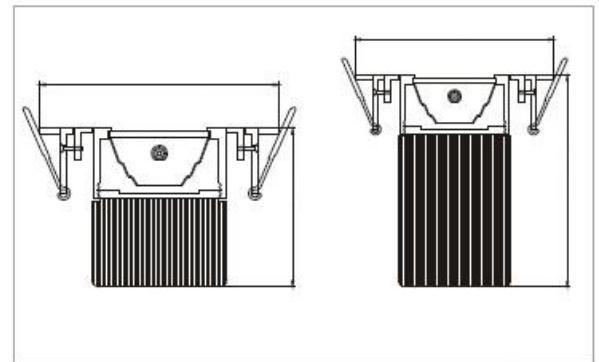

Great Value/Quality lighting/Low prices/ Long Lifespan

Model. 产品型号	Power 功率 [w]	Voltage 电压 AC [v]	Beam Angle 发光角度	Lumen 流明 [lm]	CCT 色温 [K]	CRI 显色 指数	Dimensions 灯具尺寸 [mm]	Cut Size 开孔尺寸 [mm]	Net Weight 重量 [g]
EGV-9w	9W ± 5%	85 - 265	60°	< 820	2700-6500	82	Ø137*65	Ø120	380
EGV-12w	12W ± 5%	85 - 265	60°	< 1200	2700-6500	82	Ø145*70	Ø120	420
EGV-15w	15W ± 5%	85 - 265	60°	< 1350	2700-6500	82	Ø168*100	Ø150	500
EGV-18w	18W ± 5%	85 - 265	60°	< 1650	2700-6500	82	Ø160*170	Ø150	580
EGV-21w	21W ± 5%	85 - 265	60°	< 1890	2700-6500	82	Ø180*70	Ø160	700
EGV-25w	25W ± 5%	85 - 265	60°	< 2160	2700-6500	82	Ø180*90	Ø165	720

*Bridgelux LED chipset

*Frame is available in white and grey

*Dimmable function additional \$15.00

PHOTOMETRIC PARAMETER 实测光参数分布图

SIZE 尺寸

Product Introduction 产品介绍

Elektra™ Great Value Adjustable Downlight is a sure winner in providing the greatest value to any user. Although selling at a low and competitive price, we insist on using only high grade Bridgelux LEDs and driver for the LED downlight. This guarantees performance; giving a strong assurance for the light quality and long lifespan of the downlight. The casing is made of high quality aluminium with a classy finishing. This LED downlight is definitely a great bargain for anyone! The Elektra™ GV has also been installed in hotel lobbies, retail outlets entrances, walkways and many residential homes.