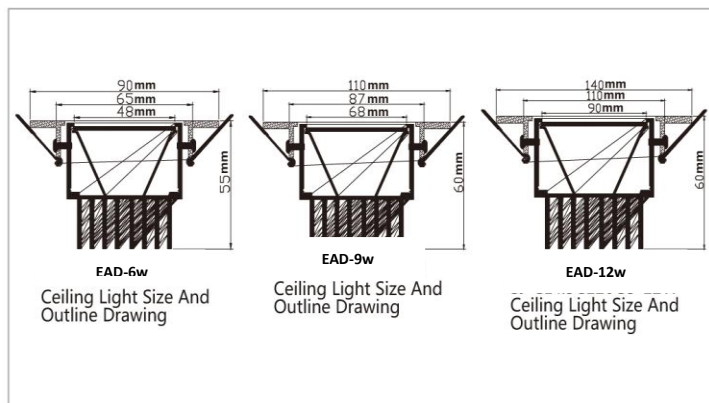

Aesthetic/Premium luminaire/Attractive price/Genuine

Model. 产品型号	Power 功率 [w]	Voltage 电压 AC [v]	Beam Angle 发光角度	Lumen 流明 [lm]	CCT 色温 [K]	CRI 显色指数	Dimmable 调光类型	Dimensions 灯具尺寸 [mm]	Cut Size 开孔尺寸 [mm]	Net Weight 重量 [g]
EAD-6w	6W ± 10%	100 - 240	60°	>340	3000-6500	80	Yes	Ø90*55	Ø75	200
EAD-9w	9w ± 10%	100 - 240	60°	>500	3000-6500	80	Yes	Ø110*60	Ø95	300
EAD-12w	12w ± 10%	100 - 240	60°	>700	3000-6500	80	Yes	Ø140*60	Ø120	500

* WW(Warm white: 2700 - 3500K), CW(Cool white 4000 - 4500K), DL(Daylight: 6000 - 6500K)

PHOTOMETRIC PARAMETER 实测光参数分布图

SIZE 尺寸

Product Introduction 产品介绍

Elektra™ Adjustable Downlight is a premium chip on board spotlight with an aesthetically crafted holder. The casing allows the spotlight to be tilted at an angle to emphasis on an object or a specific area. The diamond chrome reflector enhances the overall light spread with the least energy required. It uses high quality LED chipset and driver, thus assuring a long lasting luminaire. This is certainly a perfect spotlight for hotels, offices, retail outlets, restaurants and interior designed homes as it blends well with the ceiling and environment.