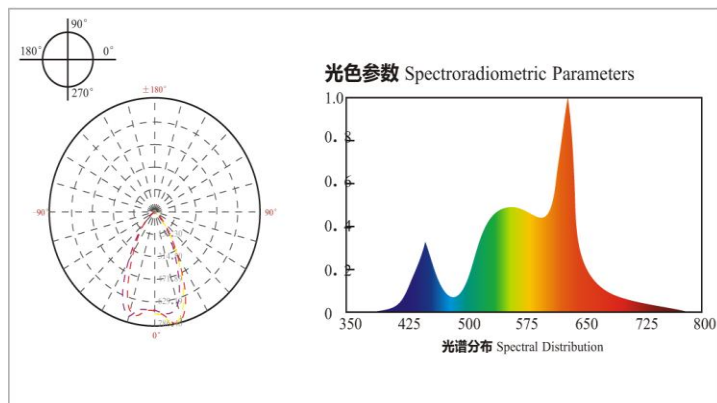

Aesthetic/Premium luminaire/Attractive price/Genuine

Model. 产品型号	Power 功率 [w]	Voltage 电压 AC [v]	Beam Angle 发光角度	Lumen 流明 [lm]	CCT 色温 [K]	CRI 显色指数	Dimmable 调光类型	Dimensions 灯具尺寸 [mm]	Cut Size 开孔尺寸 [mm]	Net Weight 重量 [g]
EAD-6w	6W ± 10%	100 - 240	60°	>340	3000-6500	80	Yes	Ø90*55	Ø75	200
EAD-9w	9w ± 10%	100 - 240	60°	>500	3000-6500	80	Yes	Ø110*60	Ø95	300
EAD-12w	12w ± 10%	100 - 240	60°	>700	3000-6500	80	Yes	Ø140*60	Ø120	500

* WW(Warm white: 2700 - 3500K), CW(Cool white 4000 - 4500K), DL(Daylight: 6000 - 6500K)

PHOTOMETRIC PARAMETER 实测光参数分布图

SIZE 尺寸

Product Introduction 产品介绍

Elektra™ Adjustable Downlight is a premium chip on board spotlight with an aesthetically crafted holder. The casing allows the spotlight to be tilted at an angle to emphasis on an object or a specific area. The diamond chrome reflector enhances the overall light spread with the least energy required. It uses high quality LED chipset and driver, thus assuring a long lasting luminaire. This is certainly a perfect spotlight for hotels, offices, retail outlets, restaurants and interior designed homes as it blends well with the ceiling and environment.