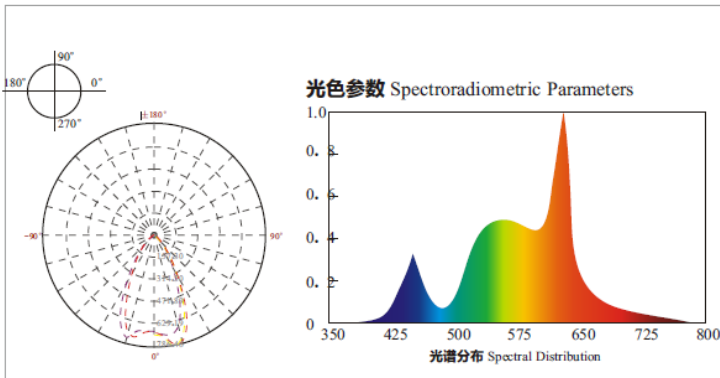

PHOTOMETRIC PARAMETER 实测光参数分布图

Product Introduction 产品介绍

Astron LED Spotlight Premium is the best replacement for existing Halogen bulbs. Equipped with Sharp LED chipset and quality driver, it gives a strong assurance to a long life span, consistent colour tone and low light decay for the luminaire. The diamond chrome reflector in the LED spotlight provides a wide beam angle with uniform brightness. The fitted anti-glare lens maintains similar lux level while minimizing the glare to user's eyes. The aesthetically crafted exterior further enhances the quality of space. For a similar brightness to a 50w Halogen bulb, one can consider our 4w-6w Astron LED spotlight premium. This is highly adopted as the best choice for high end commercial spaces like hotels, display lightings for mall, retail shops and homes.

Features 产品特点

- Strong assurance on lifespan, A Reliable, Durable and Safe luminaire;
- Uniform lighting effect and colour with wide angle coverage; adjustable with easy to replace lens;
- The useful life can be 30,000 hours; Lifespan is 25 times longer than Halogen bulbs
- Similar brightness at 1/10 the electricity consumption as compared to Halogen bulbs
- Strong heat dissipation with advanced heat sink design and high grade aluminium material used