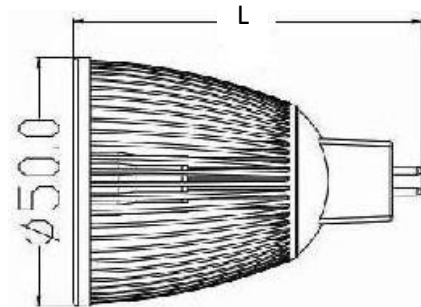

PHOTOMETRIC PARAMETER 实测光参数分布图

Product Introduction 产品介绍

Astron LED Spotlight Premium is the best replacement for existing Halogen bulbs. Equipped with Sharp LED chipset and quality driver, it gives a strong assurance to a long life span, consistent colour tone and low light decay for the luminaire. The diamond chrome reflector in the LED spotlight provides a wide beam angle with uniform brightness. The fitted anti-glare lens maintains similar lux level while minimizing the glare to user's eyes. The aesthetically crafted exterior further enhances the quality of space. For a similar brightness to a 50w Halogen bulb, one can consider our 4w-6w Astron LED spotlight premium. This is highly adopted as the best choice for high end commercial spaces like hotels, display lightings for mall, retail shops and homes.

Features 产品特点

- Strong assurance on lifespan, A Reliable, Durable and Safe luminaire;
- Uniform lighting effect and colour with wide angle coverage; adjustable with easy to replace lens;
- The useful life can be 30,000 hours; Lifespan is 25 times longer than Halogen bulbs
- Similar brightness at 1/10 the electricity consumption as compared to Halogen bulbs
- Strong heat dissipation with advanced heat sink design and high grade aluminium material used